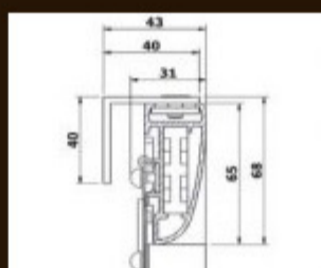

Amleto Velvet

A particularly pleasant look along with careful design for all details. The smooth inward rounded borders with black velvet finish absorb any possible overlapping of the projected image.

The nylon corners are finished in the same way as the rest of the frame giving it a sense of continuity. Mounting the structure requires just a few minutes and the fabric results perfectly flat. The perimeter groove and the accessories provided make it possible to fix the screen to the wall.

Wide range of fabrics: standard white or retro-projection, Grey High Contrast, and very bright 3D Pro Active for daylight projection. If Microperforated fabric is used, the audio equipment can be concealed behind the screen, keeping loudspeakers and cables out of sight. The screen can come with a back lighting system made of an RGB LED stripe which projects light around the screen, controlled by remote or interfaced with room control systems.

Technical details

Screen characteristics

- standard velvet profiles
- painted aluminium frame available on request
- rounded corners in compliance with TUV safety regulations
- vision ratio for anamorphic format

Available fabrics

- Diamond
- Microperforated
- Grey High Contrast
- 3D Pro Active
- Ambra retro-projection

LED

Základná rozmerová rada - Rôzne rozmery a rôzne povrchy na dopyt.

Mod	16:10		16:9		2.35:1		encumbrance	kg	16:9		kg	encumbrance	kg
	B x H (cm)	D	B x H (cm)	D	B x H (cm)	D	B x H (cm)		B x H (cm)	B x H (cm)			
122	122 x 76	057"	122 x 69	055"	122 x 52	052"	135 x 89	6	135 x 82	6	135 x 65	5	
152	152 x 95	071"	152 x 86	069"	152 x 65	065"	165 x 108	7	165 x 99	7	165 x 78	6	
169	169 x 106	078"	169 x 95	076"	169 x 72	072"	182 x 119	8	182 x 113	8	182 x 85	7	
183	183 x 114	085"	183 x 103	082"	183 x 78	078"	196 x 127	8	196 x 116	8	196 x 91	7	
203	203 x 127	094"	203 x 114	091"	203 x 87	087"	216 x 130	9	216 x 127	9	216 x 100	8	
213	213 x 133	099"	213 x 120	096"	213 x 91	091"	226 x 146	10	226 x 133	9	226 x 104	9	
225	225 x 141	104"	225 x 126	101"	225 x 96	096"	238 x 153	10	238 x 139	10	238 x 109	9	
250	250 x 156	116"	250 x 140	113"	250 x 107	107"	263 x 169	11	263 x 153	11	263 x 120	10	
270	270 x 169	125"	270 x 152	123"	270 x 116	116"	283 x 182	12	283 x 165	12	283 x 129	11	
300	300 x 188	139"	300 x 169	136"	300 x 129	129"	313 x 201	14	313 x 182	13	313 x 142	12	
334	334 x 209	155"	334 x 188	151"	334 x 143	143"	347 x 222	16	347 x 201	15	347 x 156	13	
350	350 x 219	162"	350 x 197	158"	350 x 150	150"	363 x 232	17	363 x 210	16	363 x 163	14	
366	366 x 229	170"	366 x 206	165"	366 x 157	157"	379 x 242	17	379 x 219	17	379 x 170	15	
400	400 x 250	186"	400 x 225	181"	400 x 171	171"	413 x 263	19	413 x 238	18	413 x 184	16