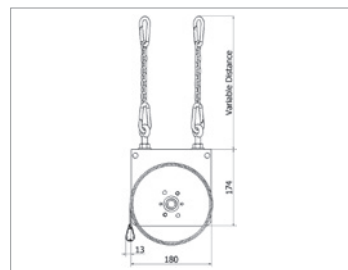

Big Lodo no-Box

The screen for open plan rooms, without box.

Like the standard model, this screen has a particularly solid tube-motor system and a very high resilience to bending, which ensures perfect flatness of the fabric over the years.

The compactness of the screen in relation to the overall dimension is emphasized by the lack of the box, making it ideal for small environments. The side brackets make mounting possible to the ceiling, on the wall, or even leaning on lateral supports.

Technické detaily