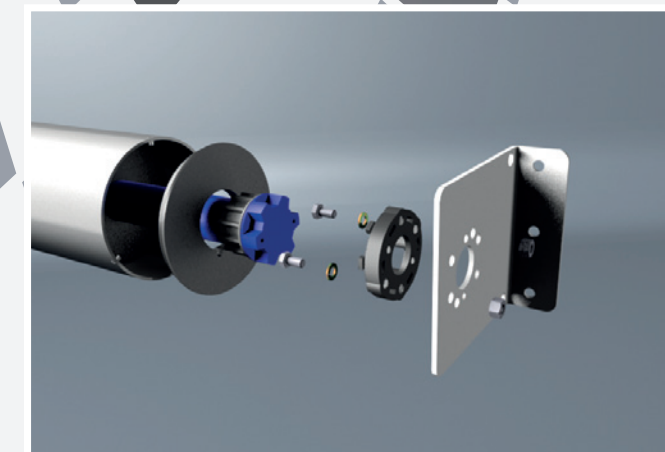

The compactness of the screen in relation to the overall dimension is emphasized by the lack of the box, making it ideal for small environments. The side brackets make mounting possible to the ceiling, on the wall, or even leaning on lateral supports.

Technické detaily

Charakteristika plátna

- aluminium structure
- wide range of fabrics and sizes
- safety anchor chains
- steel bars reinforced packaging

Typy tkaniny

- White Ice
- Home Vision
- Perforated sound-transferring
- Coral retro-projection

Tabulka dostupných rozmerov

Mod	4:3		16:10		16:9		Encumbrance L (cm)	kg
	B x H (cm)	D	B x H (cm)	D	B x H (cm)	D		
750	750 x 562	369"	750 x 469	348"	750 x 422	339"	777	90
800	800 x 600	394"	800 x 500	371"	800 x 450	361"	827	95
850	850 x 638	418"	850 x 531	395"	850 x 478	384"	877	100

BIG LODO NO BOX - ceny modelov na objednávku

Electric screen (17 r.p.m.) for large size installations. Standard provision with manual switcher and wall/ceiling mounting brackets

This screen is provided without the box for special installations where the screen is not visible once the fabric is rolled up.