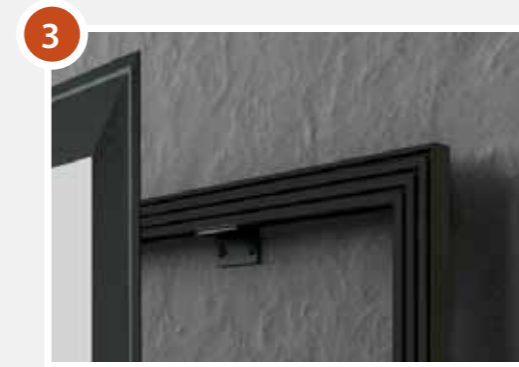

BLACK ARROW

Innovation and performance

A new technical concept revolutionises the installation of frame screens: the fabric is fixed to the frame without any buttons, eyelets or rubber bands.

The anchoring is made by means of an innovative arrow-shaped PVC profile welded around the projection fabric (it also works as a border) which is positioned behind a dedicated groove in the aluminium frame (A). In order to meet the various installation needs, the frame also features an outer groove (in case the room temperature is high) (B) and an inner one (when the screen is installed in cold places) (C).

Thanks to its simplicity, installation is much faster than the traditional button and eyelet border systems and it gets stable and long lasting.

This innovative assembling system allows complete installation made by a single individual who will be able to mount the screen step by step directly to the wall.

The black PVC profile will appear flat and even with the fabric and will also act as a light absorbing material since it is striped by several micro-grooves.

The linear anchoring system grants the uniform tensioning of the fabric avoiding perimeter imperfections present in all front eyelet anchoring systems.

Applications of this screen can fit any kind of environment and situation due to its mounting simplicity and the wide range of sizes, from the standard to the very large ones.

Technical details

Screen characteristics

- quick and easy installation
- light aluminium structure behind the fabric
- projection fabric fixing system by means of an "arrow-shaped" black PVC profile
- light absorbing, black PVC profile flat and even with the fabric

Available fabrics

- Diamond
- Microperforated
- Grey High Contrast
- Ambra retro-projection

Available sizes chart