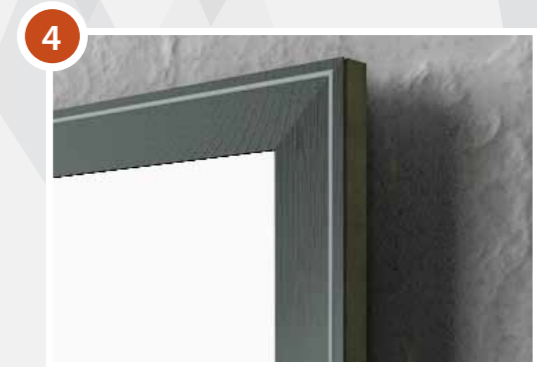

BLACK ARROW

Innovation and performance

A new technical concept revolutionises the installation of frame screens: the fabric is fixed to the frame without any buttons, eyelets or rubber bands.

The anchoring is made by means of an innovative arrow-shaped PVC profile welded around the projection fabric (it also works as a border) which is positioned behind a dedicated groove in the aluminium frame (A). In order to meet the various installation needs, the frame also features an outer groove (in case the room temperature is high) (B) and an inner one (when the screen is installed in cold places) (C).

Thanks to its simplicity, installation is much faster than the traditional button and eyelet border systems and it gets stable and long lasting.

This innovative assembling system allows complete installation made by a single individual who will be able to mount the screen step by step directly to the wall.

The black PVC profile will appear flat and even with the fabric and will also act as a light absorbing material since it is striped by several micro-grooves.

The linear anchoring system grants the uniform tensioning of the fabric avoiding perimeter imperfections present in all front eyelet anchoring systems.

Applications of this screen can fit any kind of environment and situation due to its mounting simplicity and the wide range of sizes, from the standard to the very large ones.

Technical details

Screen characteristics

- quick and easy installation
- light aluminium structure behind the fabric
- projection fabric fixing system by means of an "arrow-shaped" black PVC profile
- light absorbing, black PVC profile flat and even with the fabric

Available fabrics

- Diamond
- Microperforated
- Grey High Contrast
- Ambra retro-projection

Available sizes chart