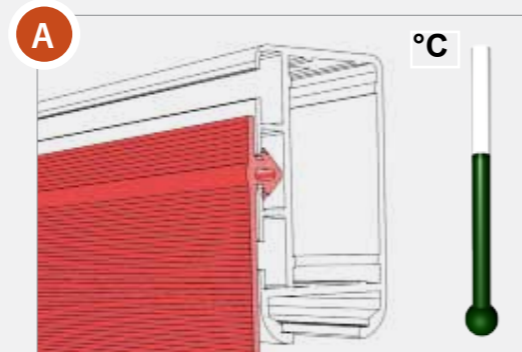

BLACK ARROW

Innovation and performance

A new technical concept revolutionises the installation of frame screens: the fabric is fixed to the frame without any buttons, eyelets or rubber bands.

The anchoring is made by means of an innovative arrow-shaped PVC profile welded around the projection fabric (it also works as a border) which is positioned behind a dedicated groove in the aluminium frame (A). In order to meet the various installation needs, the frame also features an outer groove (in case the room temperature is high) (B) and an inner one (when the screen is installed in cold places) (C).

Thanks to its simplicity, installation is much faster than the traditional button and eyelet border systems and it gets stable and long lasting.

This innovative assembling system allows complete installation made by a single individual who will be able to mount the screen step by step directly to the wall.

The black PVC profile will appear flat and even with the fabric and will also act as a light absorbing material since it is striped by several micro-grooves.

The linear anchoring system grants the uniform tensioning of the fabric avoiding perimeter imperfections present in all front eyelet anchoring systems.

Applications of this screen can fit any kind of environment and situation due to its mounting simplicity and the wide range of sizes, from the standard to the very large ones.

Technical details

Screen characteristics

- quick and easy installation
- light aluminium structure behind the fabric
- projection fabric fixing system by means of an "arrow-shaped" black PVC profile
- light absorbing, black PVC profile flat and even with the fabric

Available fabrics

- Diamond
- Microperforated
- Grey High Contrast
- Ambra retro-projection

Available sizes chart