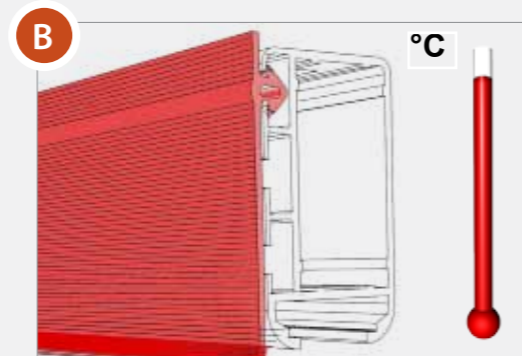

BLACK ARROW

Innovation and performance

A new technical concept revolutionises the installation of frame screens: the fabric is fixed to the frame without any buttons, eyelets or rubber bands.

The anchoring is made by means of an innovative arrow-shaped PVC profile welded around the projection fabric (it also works as a border) which is positioned behind a dedicated groove in the aluminium frame (A). In order to meet the various installation needs, the frame also features an outer groove (in case the room temperature is high) (B) and an inner one (when the screen is installed in cold places) (C).

Thanks to its simplicity, installation is much faster than the traditional button and eyelet border systems and it gets stable and long lasting.

This innovative assembling system allows complete installation made by a single individual who will be able to mount the screen step by step directly to the wall.

The black PVC profile will appear flat and even with the fabric and will also act as a light absorbing material since it is striped by several micro-grooves.

The linear anchoring system grants the uniform tensioning of the fabric avoiding perimeter imperfections present in all front eyelet anchoring systems.

Applications of this screen can fit any kind of environment and situation due to its mounting simplicity and the wide range of sizes, from the standard to the very large ones.

Technical details

Screen characteristics

- quick and easy installation
- light aluminium structure behind the fabric
- projection fabric fixing system by means of an "arrow-shaped" black PVC profile
- light absorbing, black PVC profile flat and even with the fabric

Available fabrics

- Diamond
- Microperforated
- Grey High Contrast
- Ambra retro-projection

Available sizes chart