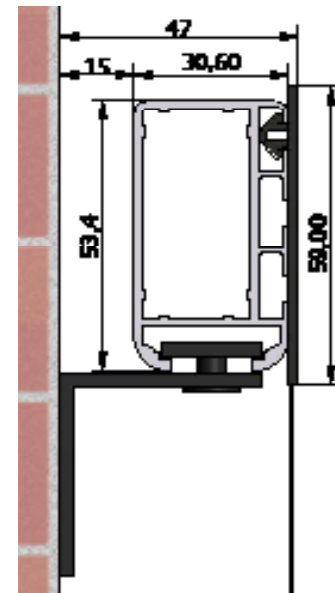

## Innovation and performance

A new technical concept revolutionises the installation of frame screens: the fabric is fixed to the frame without any buttons, eyelets or rubber bands.

The anchoring is made by means of an innovative arrow-shaped PVC profile welded around the projection fabric (it also works as a border) which is positioned behind a dedicated groove in the aluminium frame (A). In order to meet the various installation needs, the frame also features an outer groove (in case the room temperature is high) (B) and an inner one (when the screen is installed in cold places) (C).

## Available sizes chart

Mod	4:3		16:10		16:9		encumbrance 4:3		encumbrance 16:10		encumbrance 16:9	
	B x H (cm)	D	B x H (cm)	D	B x H (cm)	D	B x H (cm)	kg	B x H (cm)	kg	B x H (cm)	kg
200	200 x 150	098"	200 x 125	093"	200 x 112	090"	214,5 x 164,5	6	214,5 x 139,5	5,5	214,5 x 126,5	5,5
250	250 x 200	126"	250 x 156	116"	250 x 140	113"	264,5 x 214,5	8	264,5 x 170,5	7	264,5 x 154,5	6,5
300	300 x 225	148"	300 x 188	140"	300 x 169	136"	314,5 x 239,5	9	314,5 x 202,5	8,5	314,5 x 183,5	8
350	350 x 263	172"	350 x 219	163"	350 x 197	159"	364,5 x 277,5	10,5	364,5 x 233,5	10	364,5 x 211,5	9,5
400	400 x 300	197"	400 x 250	186"	400 x 225	181"	414,5 x 314,5	12	414,5 x 264,5	11	414,5 x 239,5	10,5
450	450 x 338	222"	450 x 282	209"	450 x 254	203"	464,5 x 352,5	13,5	464,5 x 296,5	12,5	464,5 x 268,5	12
500	500 x 375	246"	500 x 313	232"	500 x 282	226"	514,5 x 389,5	15	514,5 x 327,5	14	514,5 x 296,5	13,5