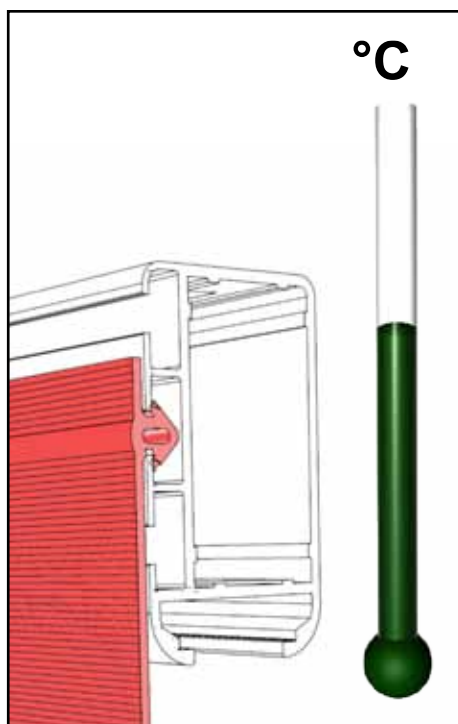

BLACK ARROW

VIDEO TUTORIAL

<http://www.screenline.it/it/download-e-media-it/category/38-video>

IS2013_BA001

Screenline Srl - Via Nazionale 1/n IT38060 Besenello (TN) Italy - Tel +39 0464 830003
www.screenline.it - info@screenline.it