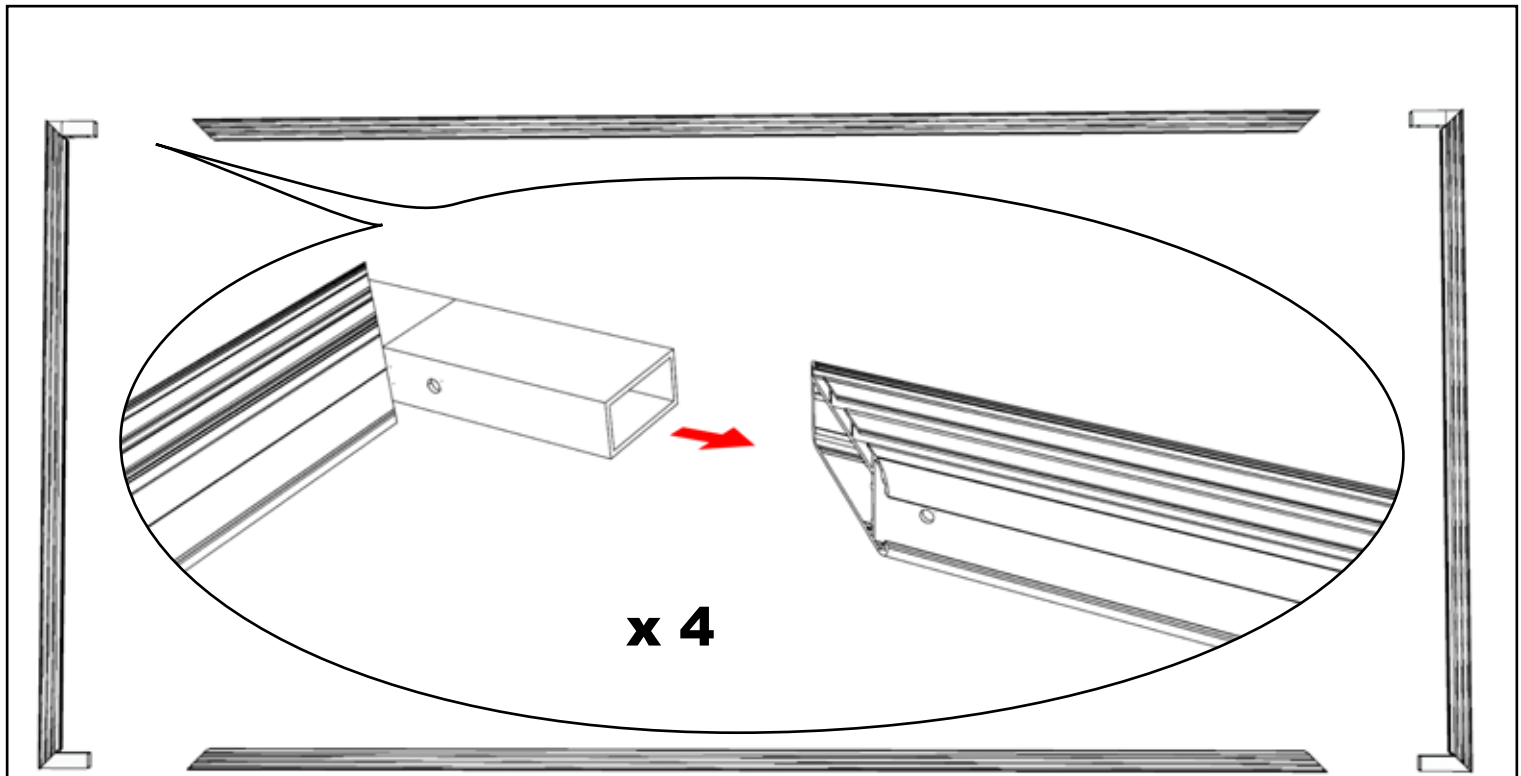

BLACK ARROW

VIDEO TUTORIAL

<http://www.screenline.it/it/download-e-media-it/category/38-video>

IS2013_BA001

Screenline Srl - Via Nazionale 1/n IT38060 Besenello (TN) Italy - Tel +39 0464 830003
www.screenline.it - info@screenline.it