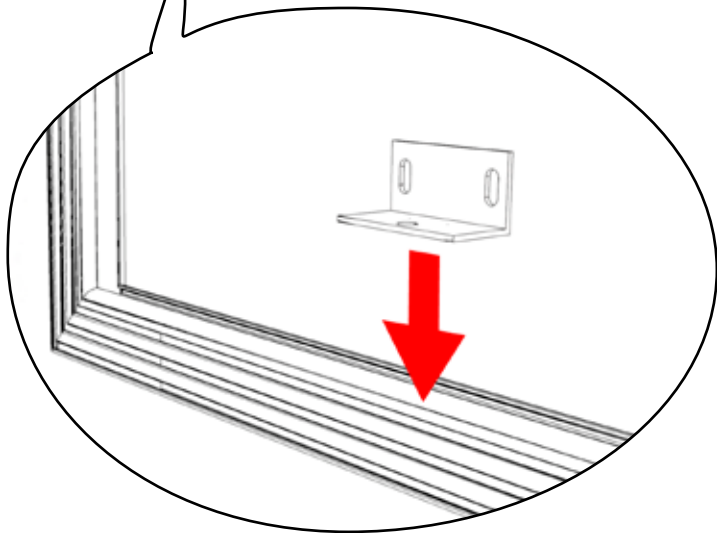

BLACK ARROW

VIDEO TUTORIAL

<http://www.screenline.it/it/download-e-media-it/category/38-video>

IS2013_BA001

Screenline Srl - Via Nazionale 1/n IT38060 Besenello (TN) Italy - Tel +39 0464 830003
www.screenline.it - info@screenline.it