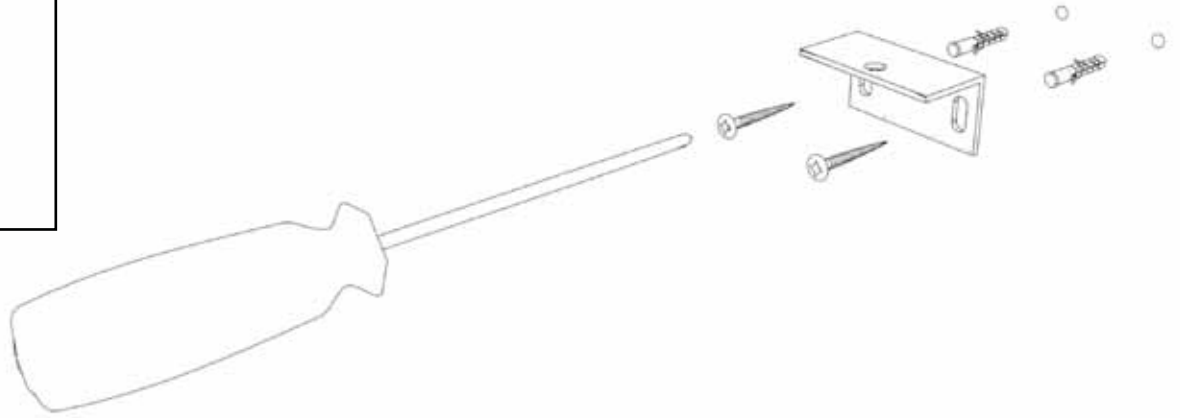

BLACK ARROW

VIDEO TUTORIAL

<http://www.screenline.it/it/download-e-media-it/category/38-video>

IS2013_BA001

Screenline Srl - Via Nazionale 1/n IT38060 Besenello (TN) Italy - Tel +39 0464 830003
www.screenline.it - info@screenline.it