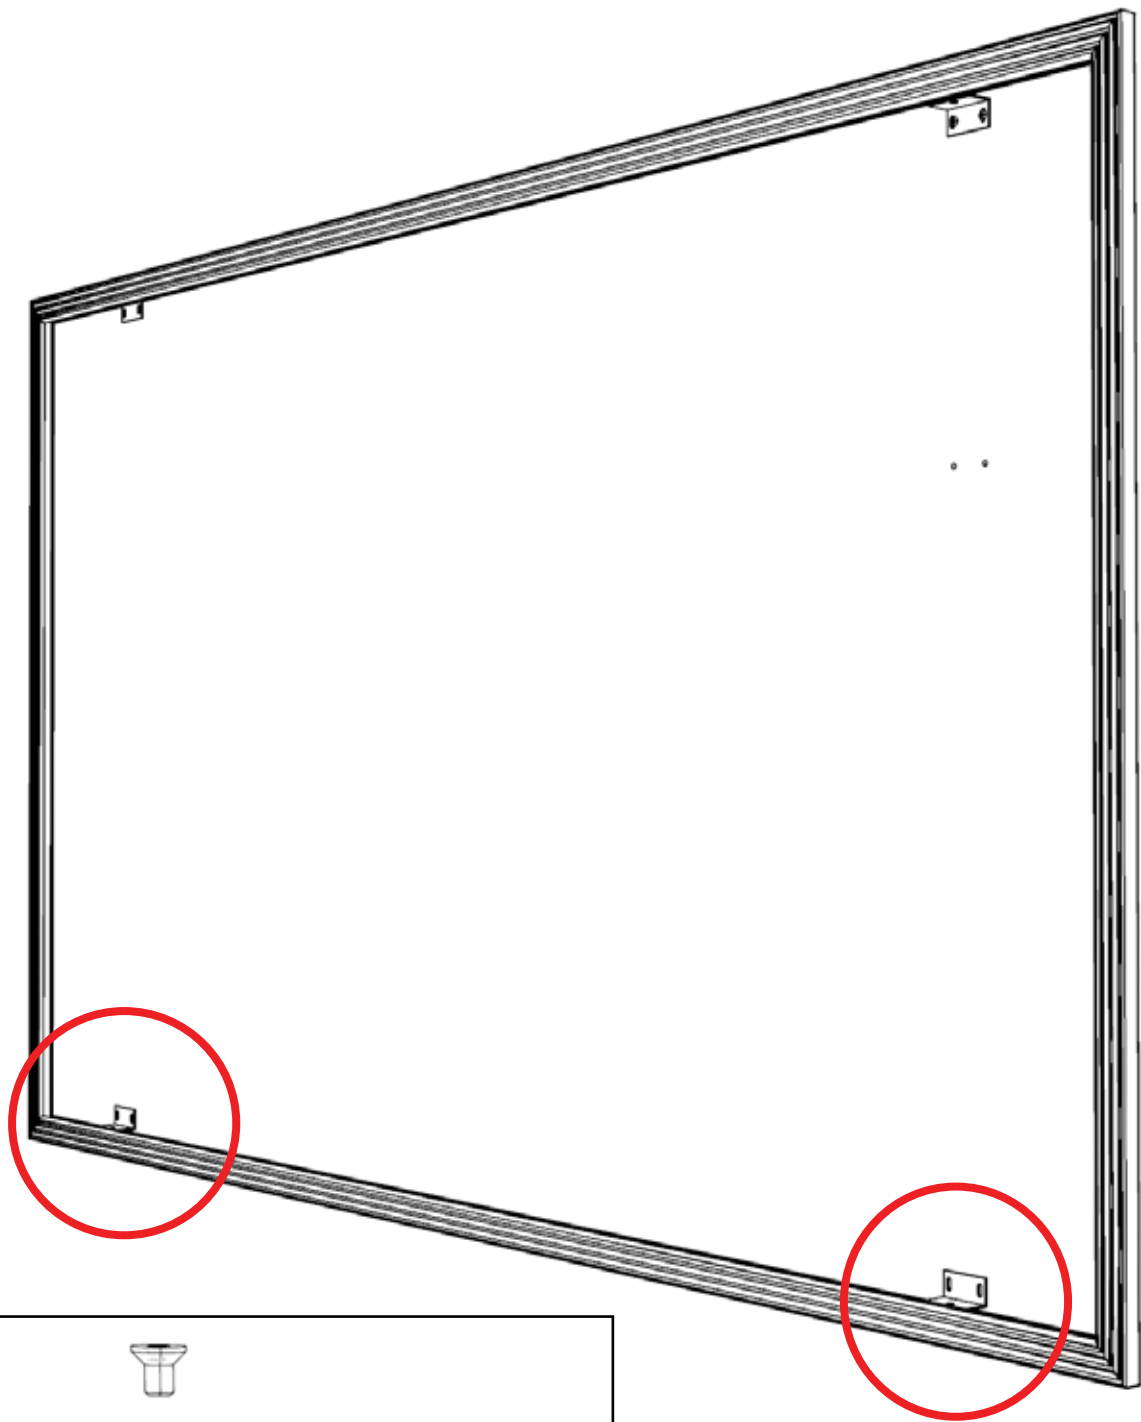

BLACK ARROW

VIDEO TUTORIAL

<http://www.screenline.it/it/download-e-media-it/category/38-video>

IS2013_BA001

Screenline Srl - Via Nazionale 1/n IT38060 Besenello (TN) Italy - Tel +39 0464 830003
www.screenline.it - info@screenline.it