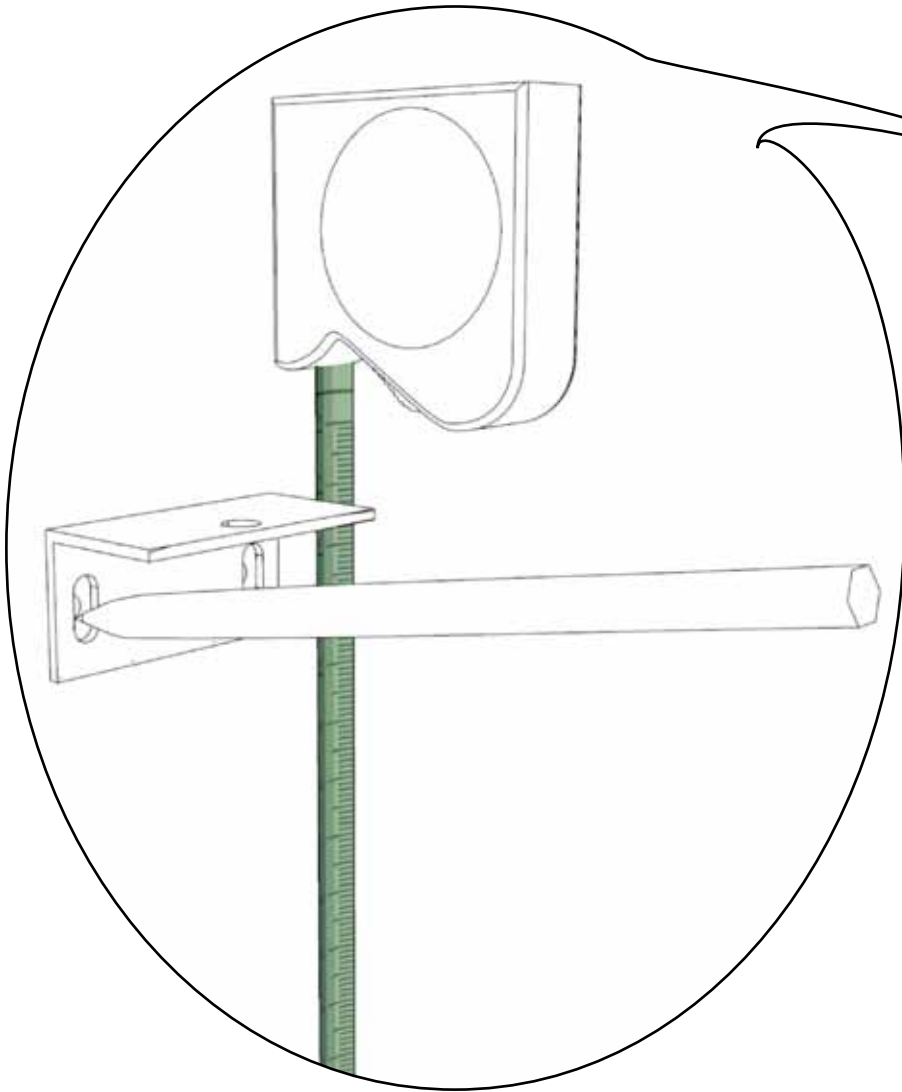

BLACK ARROW

VIDEO TUTORIAL

<http://www.screenline.it/it/download-e-media-it/category/38-video>

IS2013_BA001

Screenline Srl - Via Nazionale 1/n IT38060 Besenello (TN) Italy - Tel +39 0464 830003
www.screenline.it - info@screenline.it