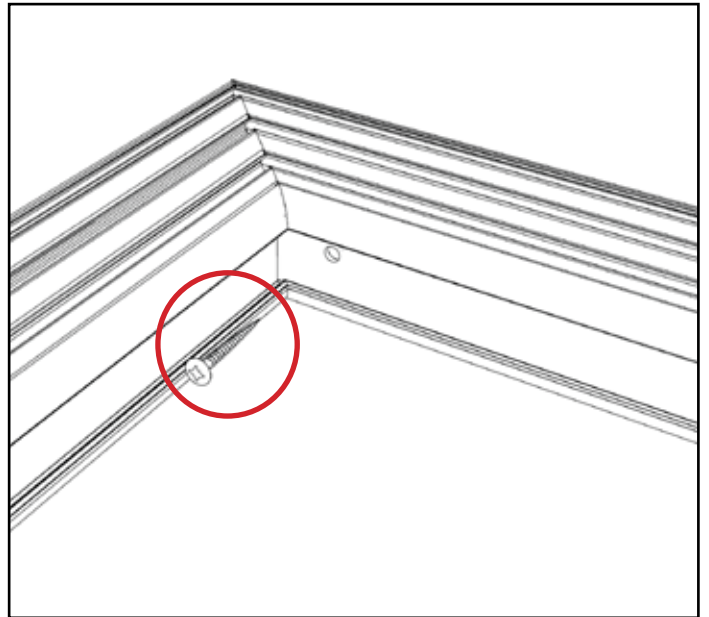

BLACK ARROW

VIDEO TUTORIAL

<http://www.screenline.it/it/download-e-media-it/category/38-video>

IS2013_BA001

Screenline Srl - Via Nazionale 1/n IT38060 Besenello (TN) Italy - Tel +39 0464 830003
www.screenline.it - info@screenline.it