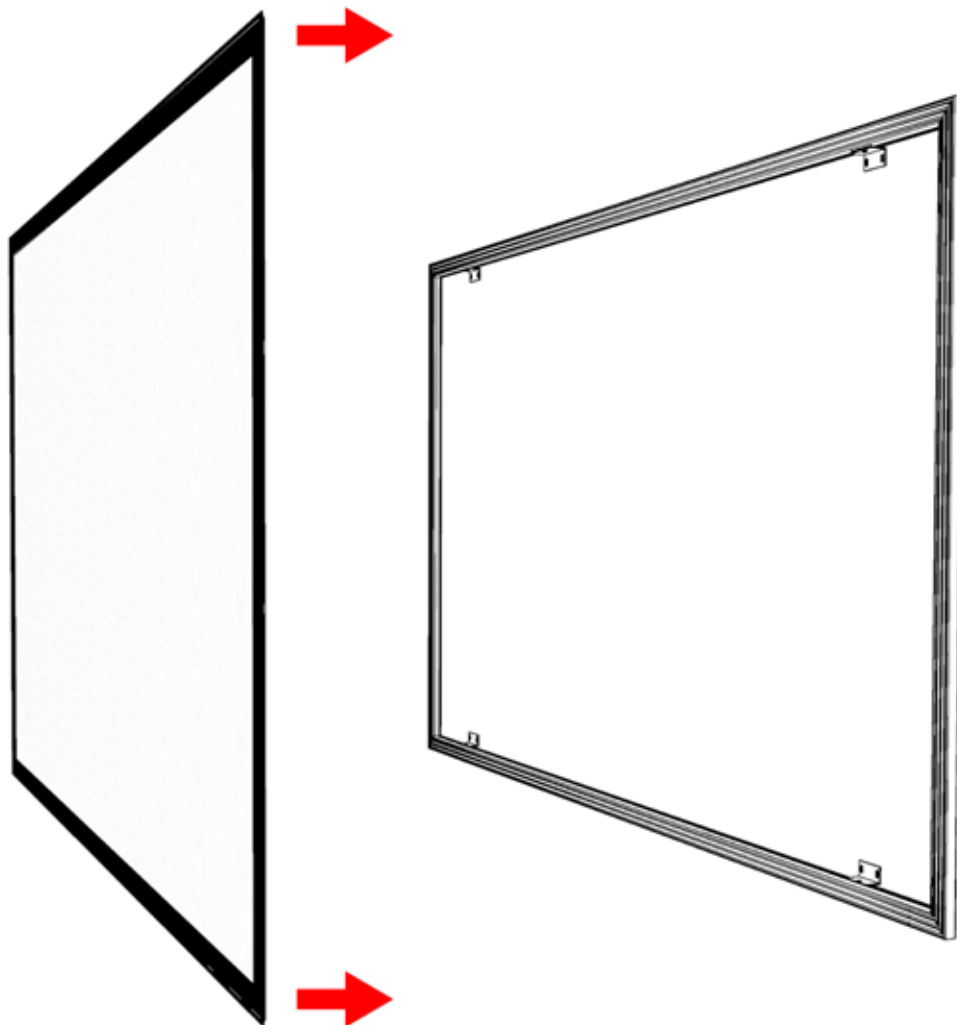

BLACK ARROW

VIDEO TUTORIAL

<http://www.screenline.it/it/download-e-media-it/category/38-video>

IS2013_BA001

Screenline Srl - Via Nazionale 1/n IT38060 Besenello (TN) Italy - Tel +39 0464 830003
www.screenline.it - info@screenline.it