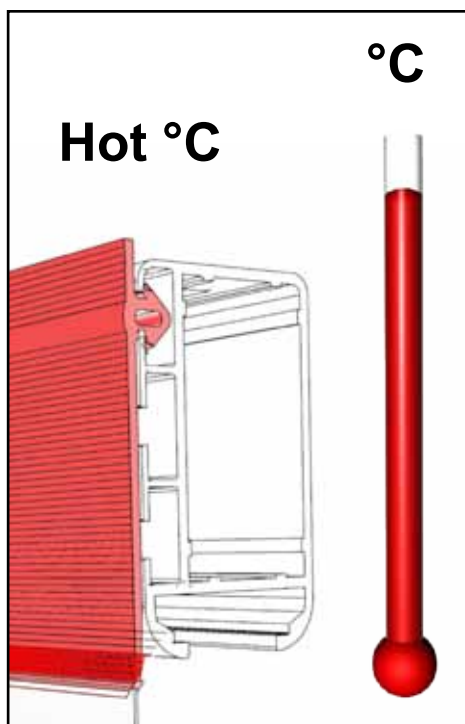

BLACK ARROW

VIDEO TUTORIAL

<http://www.screenline.it/it/download-e-media-it/category/38-video>

IS2013_BA001

Screenline Srl - Via Nazionale 1/n IT38060 Besenello (TN) Italy - Tel +39 0464 830003
www.screenline.it - info@screenline.it