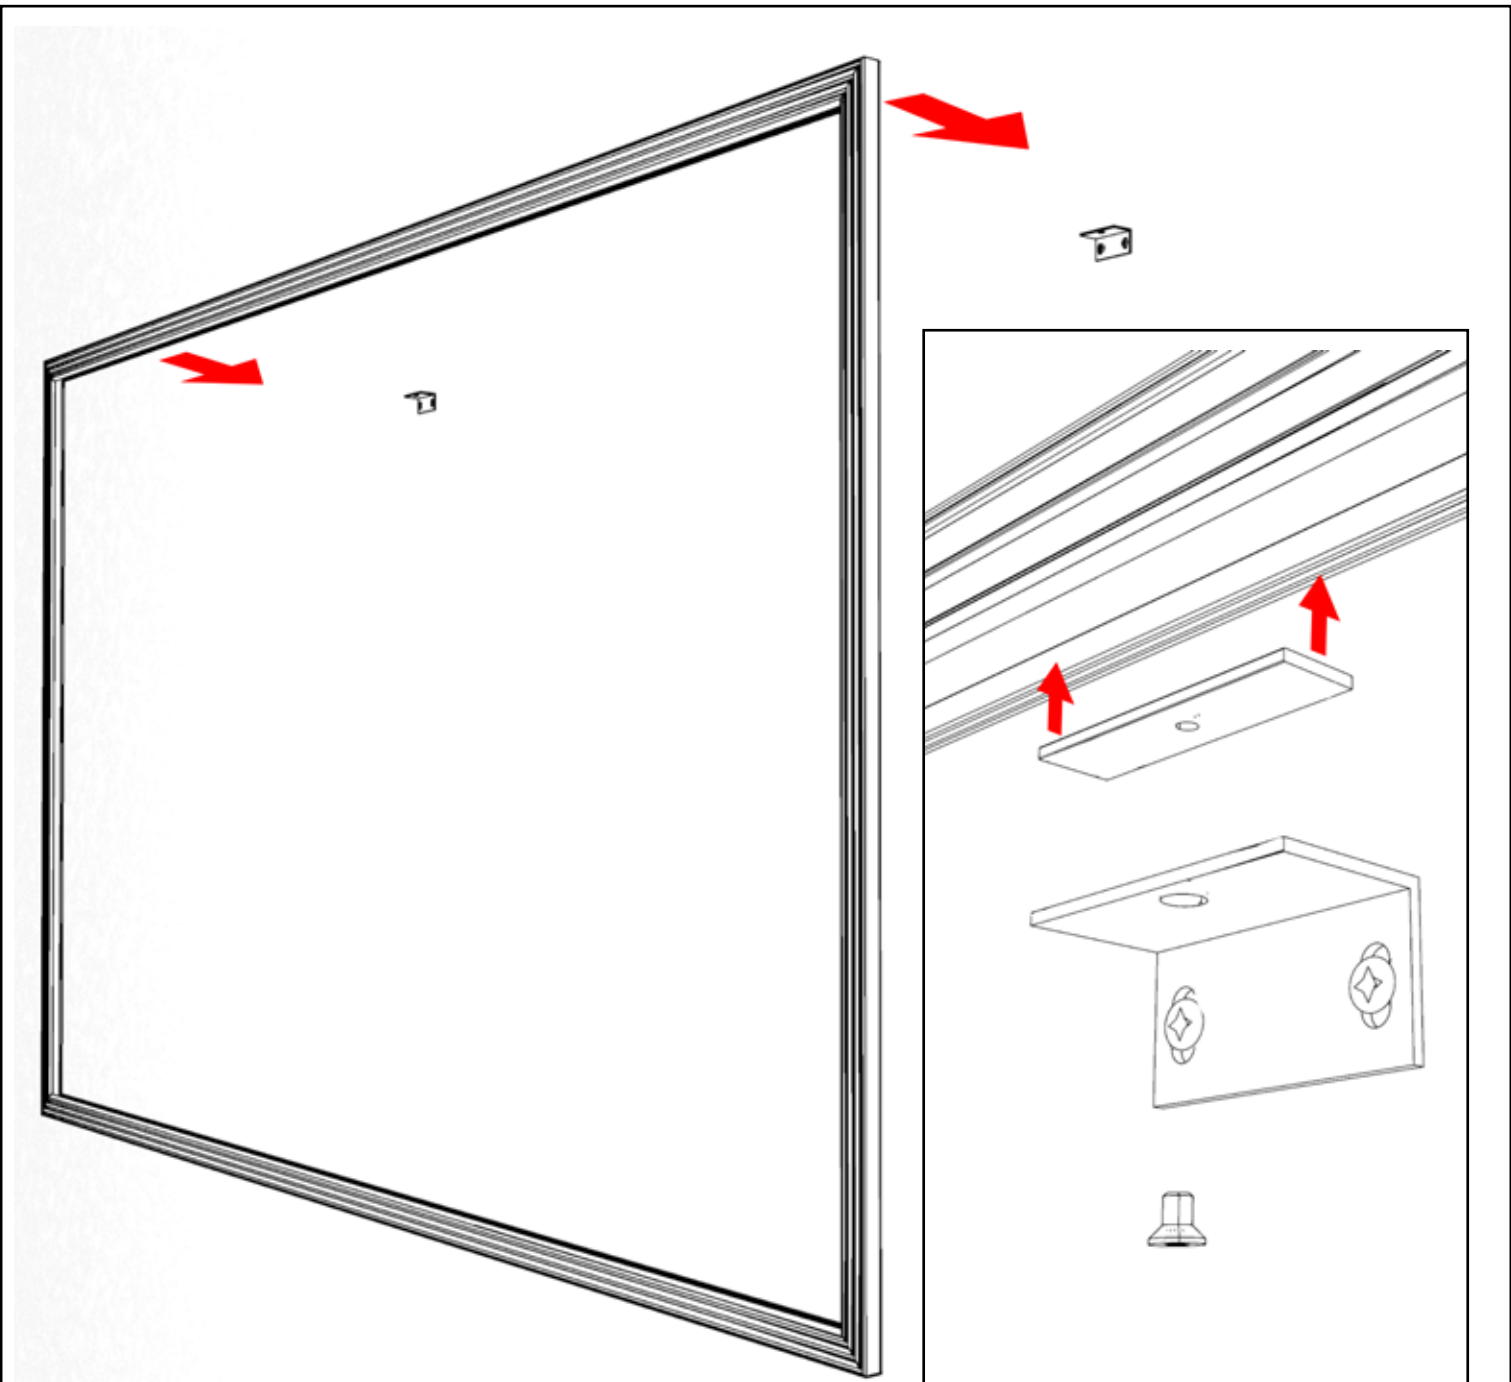

BLACK ARROW

VIDEO TUTORIAL

<http://www.screenline.it/it/download-e-media-it/category/38-video>

IS2013_BA001

Screenline Srl - Via Nazionale 1/n IT38060 Besenello (TN) Italy - Tel +39 0464 830003
www.screenline.it - info@screenline.it