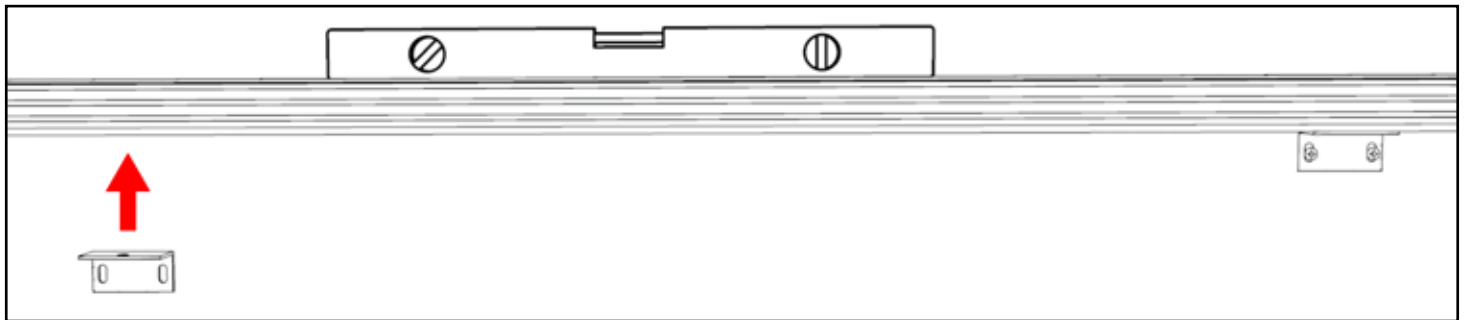

BLACK ARROW

VIDEO TUTORIAL

<http://www.screenline.it/it/download-e-media-it/category/38-video>

IS2013_BA001

Screenline Srl - Via Nazionale 1/n IT38060 Besenello (TN) Italy - Tel +39 0464 830003
www.screenline.it - info@screenline.it