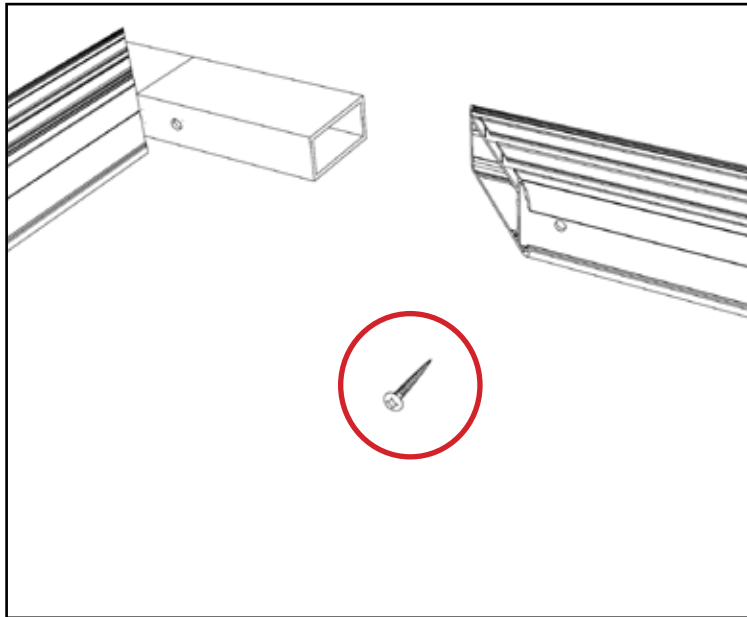

BLACK ARROW

VIDEO TUTORIAL

<http://www.screenline.it/it/download-e-media-it/category/38-video>

IS2013_BA001

Screenline Srl - Via Nazionale 1/n IT38060 Besenello (TN) Italy - Tel +39 0464 830003
www.screenline.it - info@screenline.it