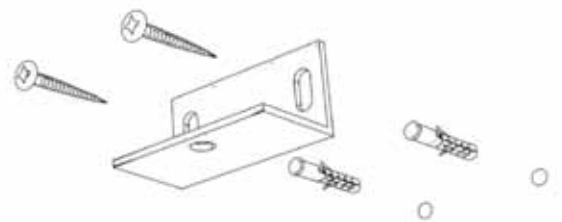

BLACK ARROW

VIDEO TUTORIAL

<http://www.screenline.it/it/download-e-media-it/category/38-video>

IS2013_BA001

Screenline Srl - Via Nazionale 1/n IT38060 Besenello (TN) Italy - Tel +39 0464 830003
www.screenline.it - info@screenline.it