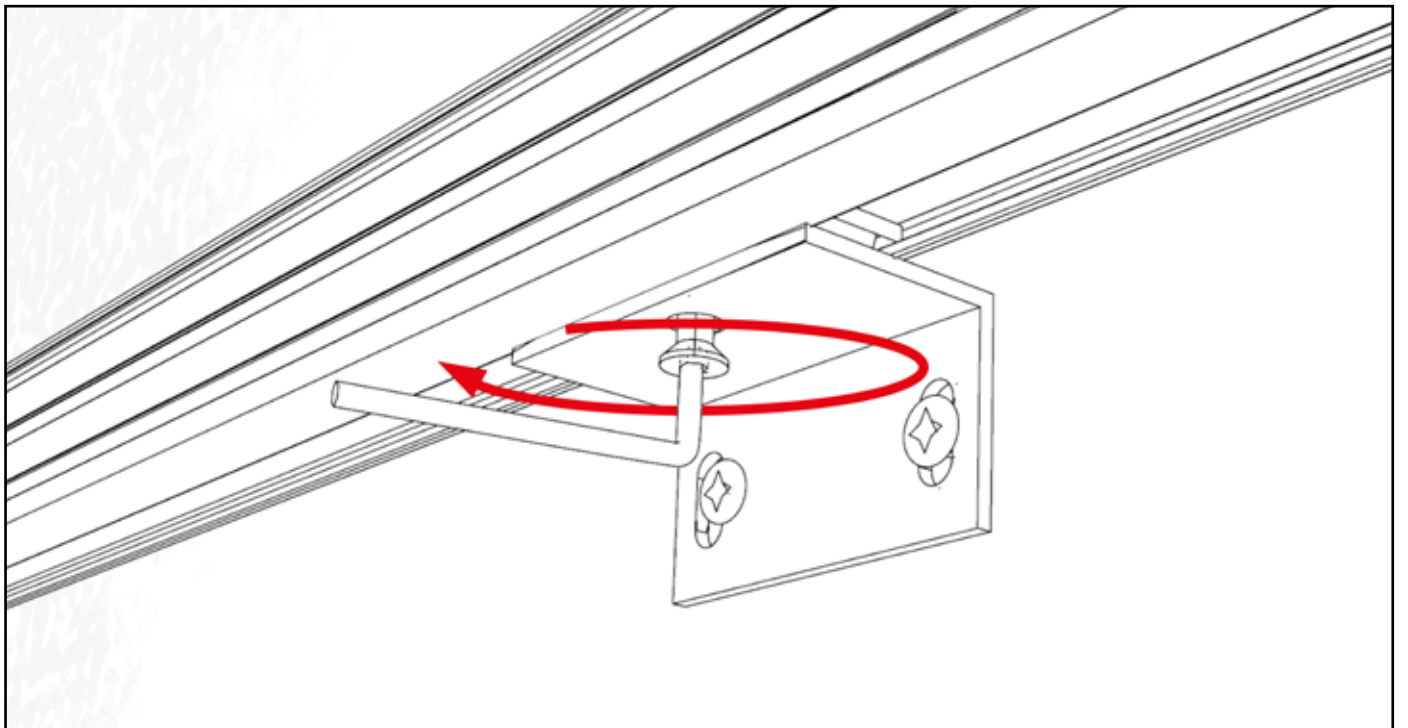

BLACK ARROW

VIDEO TUTORIAL

<http://www.screenline.it/it/download-e-media-it/category/38-video>

IS2013_BA001

Screenline Srl - Via Nazionale 1/n IT38060 Besenello (TN) Italy - Tel +39 0464 830003
www.screenline.it - info@screenline.it