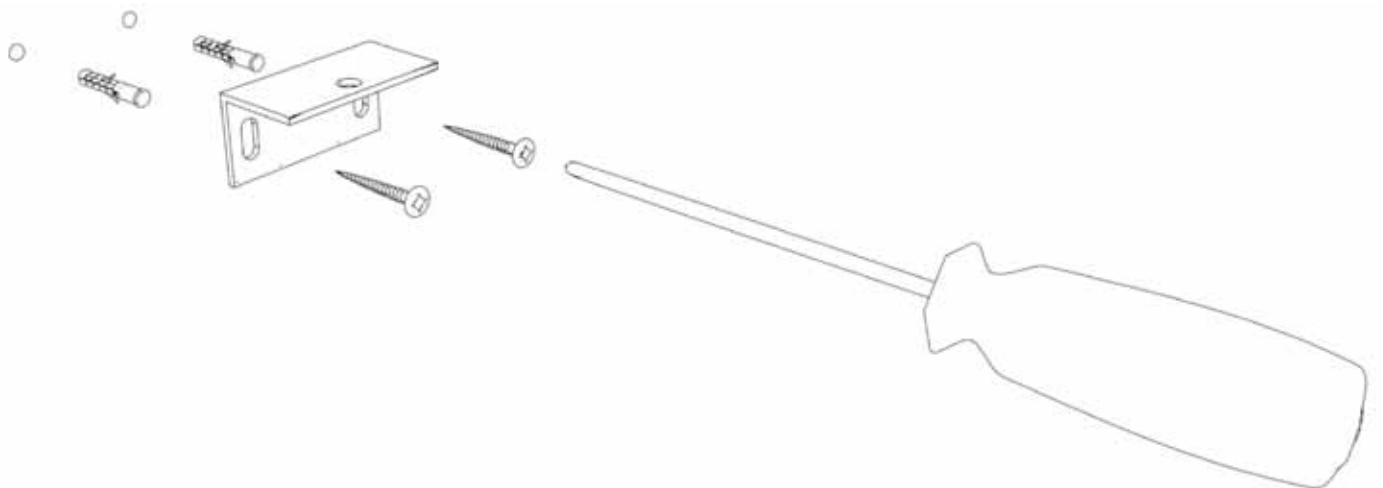

BLACK ARROW

VIDEO TUTORIAL

<http://www.screenline.it/it/download-e-media-it/category/38-video>

IS2013_BA001

Screenline Srl - Via Nazionale 1/n IT38060 Besenello (TN) Italy - Tel +39 0464 830003
www.screenline.it - info@screenline.it