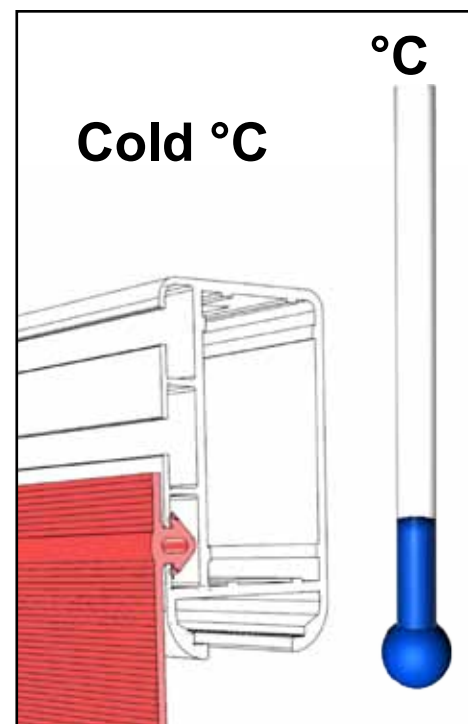

BLACK ARROW

VIDEO TUTORIAL

<http://www.screenline.it/it/download-e-media-it/category/38-video>

IS2013_BA001

Screenline Srl - Via Nazionale 1/n IT38060 Besenello (TN) Italy - Tel +39 0464 830003
www.screenline.it - info@screenline.it