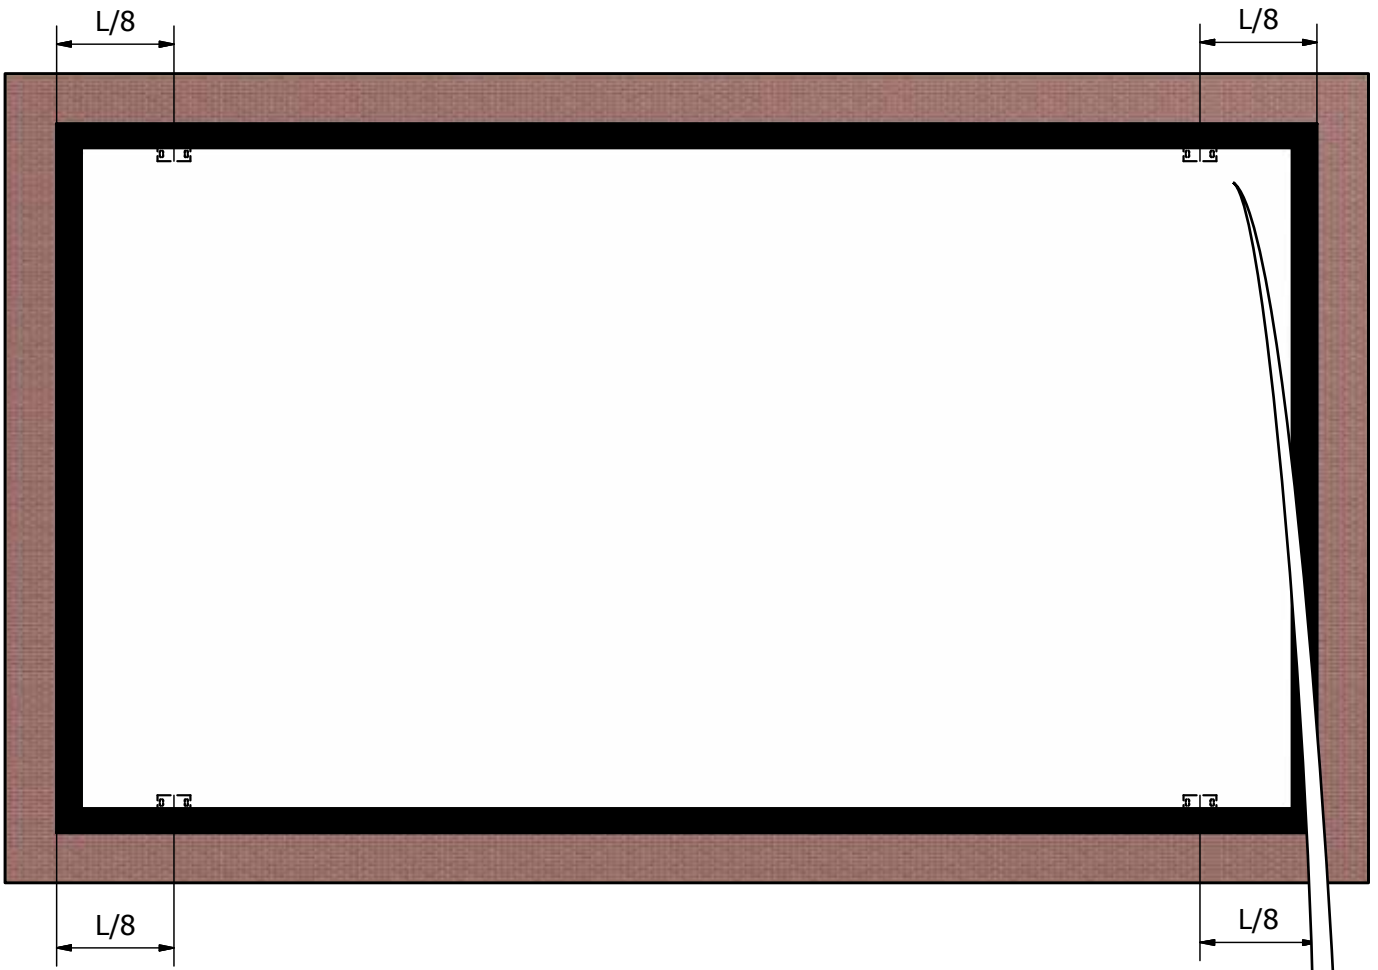

BLACK ARROW

VIDEO TUTORIAL

<http://www.screenline.it/it/download-e-media-it/category/38-video>

IS2013_BA001

Screenline Srl - Via Nazionale 1/n IT38060 Besenello (TN) Italy - Tel +39 0464 830003
www.screenline.it - info@screenline.it