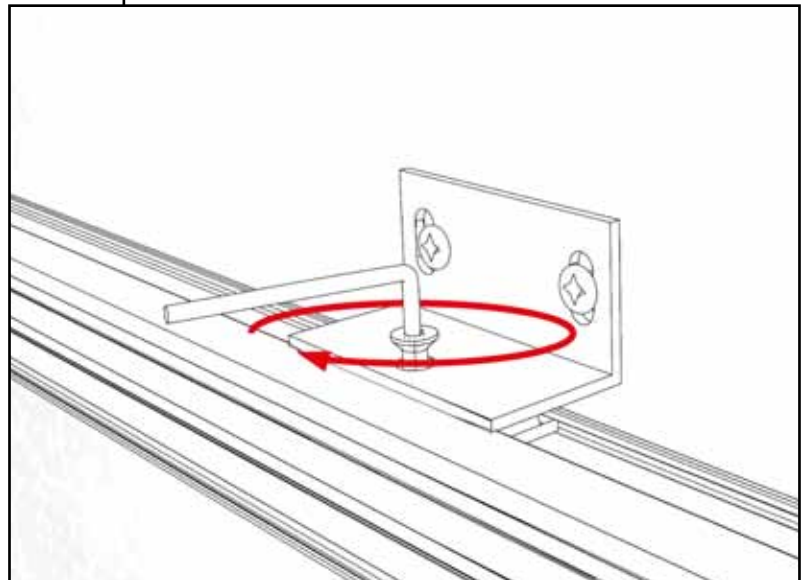

BLACK ARROW

VIDEO TUTORIAL

<http://www.screenline.it/it/download-e-media-it/category/38-video>

IS2013_BA001

Screenline Srl - Via Nazionale 1/n IT38060 Besenello (TN) Italy - Tel +39 0464 830003
www.screenline.it - info@screenline.it