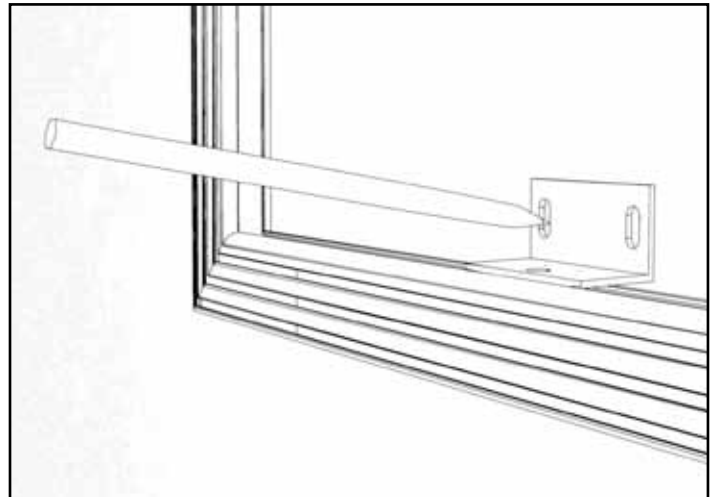

BLACK ARROW

VIDEO TUTORIAL

<http://www.screenline.it/it/download-e-media-it/category/38-video>

IS2013_BA001

Screenline Srl - Via Nazionale 1/n IT38060 Besenello (TN) Italy - Tel +39 0464 830003
www.screenline.it - info@screenline.it