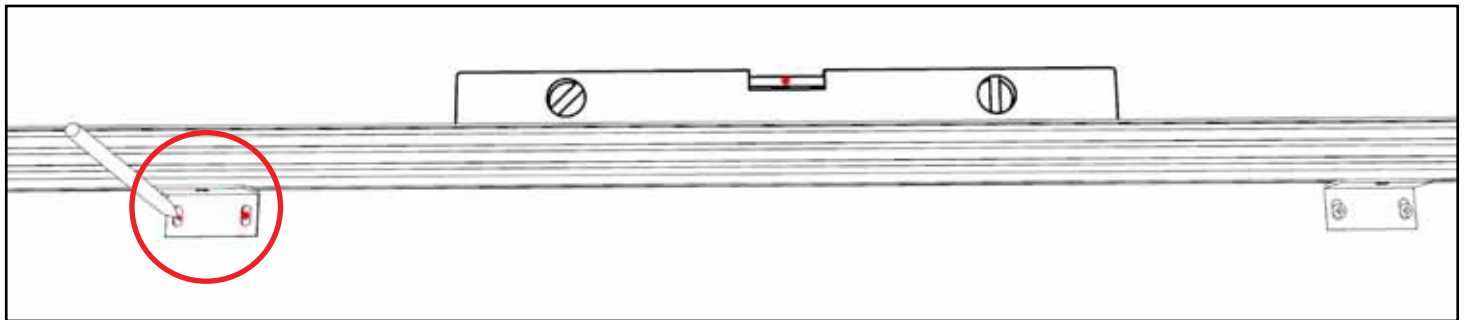

BLACK ARROW

VIDEO TUTORIAL

<http://www.screenline.it/it/download-e-media-it/category/38-video>

IS2013_BA001

Screenline Srl - Via Nazionale 1/n IT38060 Besenello (TN) Italy - Tel +39 0464 830003
www.screenline.it - info@screenline.it