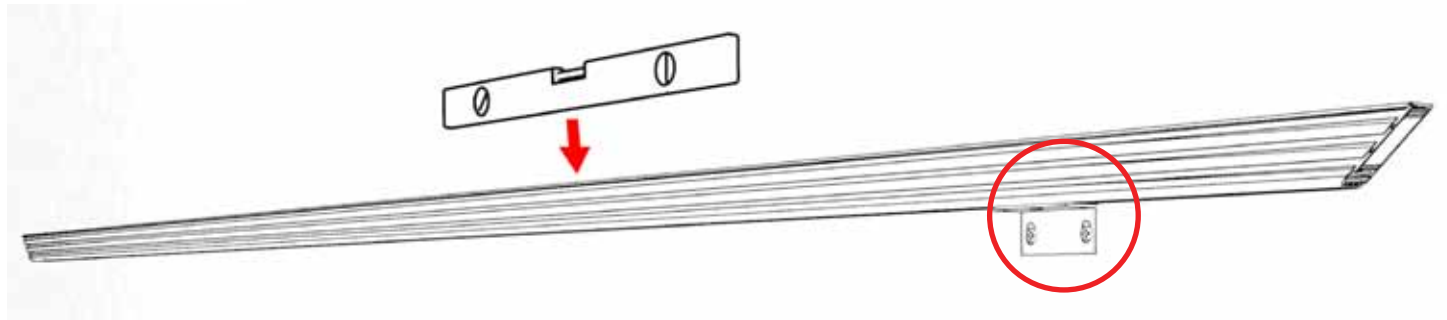

BLACK ARROW

VIDEO TUTORIAL

<http://www.screenline.it/it/download-e-media-it/category/38-video>

IS2013_BA001

Screenline Srl - Via Nazionale 1/n IT38060 Besenello (TN) Italy - Tel +39 0464 830003
www.screenline.it - info@screenline.it