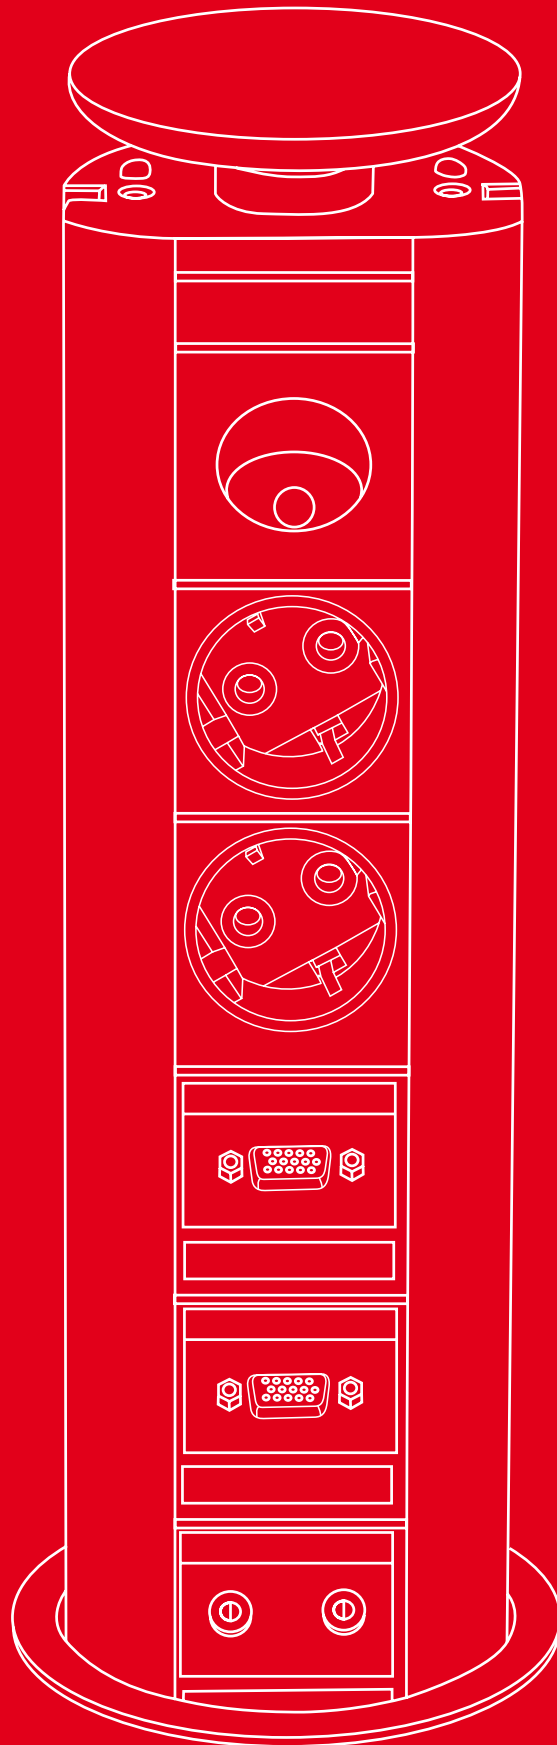

EVOLine[®]

the e-place design

EVOLINE® Port

The Principle

Retractable Aluminium housing with connections for power and data.

Easy to install.

The Function.

Press the rocking cover on the hollow, pull out at the opening, connect the cable, and retract it.