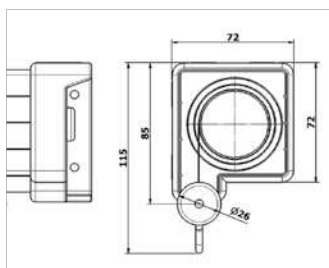

Ecospringroll

Výhodná ponuka plátien

Siroký výber plátien za konkurencieschopnú cenu

It features aluminium box and PVC fabric with engraving on the surface and M1 certification. It is easily mounted to a ceiling or wall using four screws.

Stop buffers adjustable every 13 cm when opening the screen for models 200 and 240 only.

Technické detaily

Charakteristika plátna

- iron round - shaped box painted in glossy black (155 and 180 cm only). This model needs a nail or a screw to be fixed on the wall in its lowest position. Manual adjustment of the fabric tensioning.
- aluminium squared - shaped box in natural ALU colour (200 and 240 cm only). This model is provided with a vertical movement block (every 13 cm).

Typy tkaniny

- White Ice (Mod. 200, 240)
- Home Vision (Mod.155, 180)

Tabulka dostupných veľkosti

				Type
Mod	B x H (cm)	L (cm)	kg	Box
155	155 x 155	162	6	
180	180 x 180	187	7	
200	200 x 200	207	8	
240	240 x 200	247	10	

Also available with black borders and back (only 4:3)