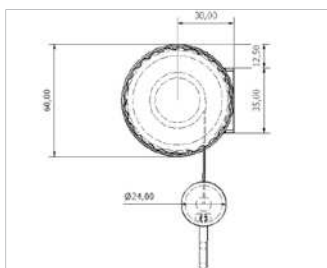

Ecospringroll

Výhodná ponuka plátien

Siroký výber plátien za konkurencieschopnú cenu

It features aluminium box and PVC fabric with engraving on the surface and M1 certification. It is easily mounted to a ceiling or wall using four screws.

Stop buffers adjustable every 13 cm when opening the screen for models 200 and 240 only.

Technické detaily

Charakteristika plátna

- iron round - shaped box painted in glossy black (155 and 180 cm only). This model needs a nail or a screw to be fixed on the wall in its lowest position. Manual adjustment of the fabric tensioning.
- aluminium squared - shaped box in natural ALU colour (200 and 240 cm only). This model is provided with a vertical movement block (every 13 cm).

Typy tkaniny

- White Ice (Mod. 200, 240)
- Home Vision (Mod.155, 180)

Tabulka dostupných veľkosti

				Type
Mod	B x H (cm)	L (cm)	kg	Box
155	155 x 155	162	6	
180	180 x 180	187	7	
200	200 x 200	207	8	
240	240 x 200	247	10	

Also available with black borders and back (only 4:3)