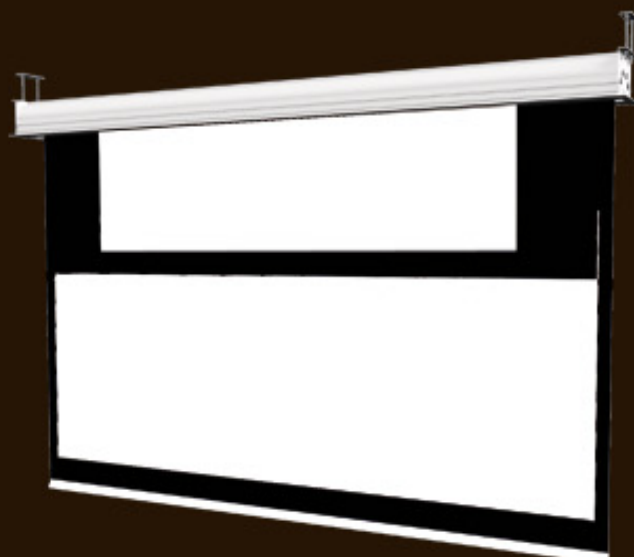

# Galileo Inceiling

## Machbet lceiling: versatility's last frontier.

This screen has the same operative flexibility as the other Galileo models plus a system that allows mounting in the false ceiling, thus concealing it when not in use.

The picture show the installation of Galileo Inceiling between two conference rooms using two different fabrics back to back.

## Screen characteristics

- totally hidden screen
- double independent Somfy motor interfaced with home automation systems and control rooms
- extreme versatility of installation with original solutions
- seamless fabric
- wide range of available fabrics
- easy-cut mounting system
- white counterweight to avoid visual impact when in use
- horizontal rolls with motors on the right side