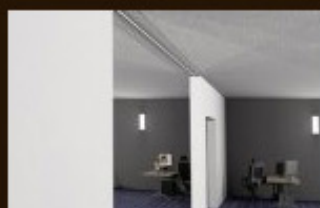

## Machbet lceiling: versatility's last frontier.

This screen has the same operative flexibility as the other Galileo models plus a system that allows mounting in the false ceiling, thus concealing it when not in use.

The picture show the installation of Galileo Inceiling between two conference rooms using two different fabrics back to back.

## Screen characteristics

- totally hidden screen
- double independent Somfy motor interfaced with home automation systems and control rooms
- extreme versatility of installation with original solutions
- seamless fabric
- wide range of available fabrics
- easy-cut mounting system
- white counterweight to avoid visual impact when in use
- horizontal rolls with motors on the right side