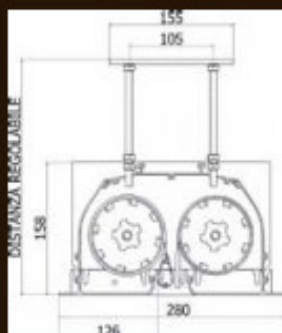

Technical details

Screen characteristics

- totally hidden screen
- double independent Somfy motor interfaced with home automation systems and control rooms
- extreme versatility of installation with original solutions
- seamless fabric
- wide range of available fabrics
- easy-cut mounting system
- white counterweight to avoid visual impact when in use
- horizontal rolls with motors on the right side

Available fabrics

- Flat vision
- Home Vision
- Microperforated
- Grey High Contrast
- Coral retro-projection
- Blinding fabric
- Digital print fabric
- Nova-Vision

EASY CUT
SYSTEM

DIGITAL
PRINT

Mod	50 cm drop			50 cm drop			50 cm drop			Encumbrance L (cm)	kg	Stencil shape X Y
	B x H (cm)	D	Border (cm)	B x H (cm)	D	Border (cm)	B x H (cm)	D	Border (cm)			
203	203 x 87	87"	37	139 x 87	064"	37	155 x 87	70"	29	229	40	225 x 25
223	223 x 96	95"	40	153 x 96	071"	40	171 x 96	77"	31	249	41	245 x 25
244	244 x 105	104"	43	168 x 105	078"	43	187 x 105	84"	34	270	43	266 x 25
274	274 x 117	117"	48	187 x 117	087"	48	208 x 117	94"	38	300	44	296 x 25
305	305 x 131	131"	53	209 x 131	097"	53	233 x 131	105"	41	331	46	327 x 25
335	335 x 144	143"	58	230 x 144	107"	58	256 x 144	116"	45	361	58	357 x 25
366	366 x 157	157"	63	251 x 157	116"	63	279 x 157	126"	48	392	51	388 x 25
405	405 x 174	173"	68	278 x 174	129"	68	309 x 174	140"	53	431	63	427 x 25

Sortiment rozmerov - Ponuka rôznych povrchov a rozmerov na dopyt.