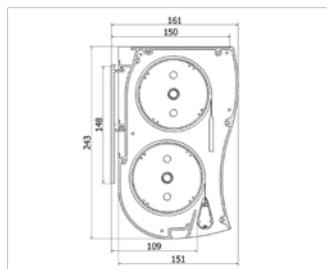

Technical details

Screen general characteristics

- double independent Somfy motor interfaced with home automation systems and control rooms
- extreme versatility of installation with original solutions
- seamless fabric
- wide range of available fabrics
- 90° rear corner for better ceiling installations
- hidden supporting brackets
- supporting surface for L-C-R loudspeakers
- RGB LED back lighting compatible with control room systems (on request)
- perfect flatness of the fabric thanks to the front drop of the cloth
- motors on the right side
- screens with particularly silent motors up to 300 cm base available on request

Available Fabrics

- White Ice
- Home Vision
- Microperforated
- Grey High Contrast
- Coral retro-projection
- Blinding surface
- Fabric for digital print
- Nova-Vision

Rozmery - Cenová ponuka s rôznymi povrchami na dopyt.

Mod	50 cm drop			50 cm drop			50 cm drop			Encumbrance	kg
	B x H (cm)	D	Ratio	B x H (cm)	D	Border (cm)	B x H (cm)	D	Border (cm)		
203	203 x 87	87"	21:9	139 x 87	064"	37	155 x 87	70"	29	223	41
223	223 x 96	95"	16:10	153 x 96	071"	40	171 x 96	77"	31	243	42
244	244 x 105	104"	16:9	168 x 105	078"	43	187 x 105	84"	34	264	44
274	274 x 117	117"	16:9	187 x 117	087"	48	208 x 117	94"	38	294	45
305	305 x 131	131"	16:9	209 x 131	097"	53	233 x 131	105"	41	325	47
335	335 x 144	143"	16:9	230 x 144	107"	58	256 x 144	116"	45	355	49
366	366 x 157	157"	16:9	251 x 157	116"	63	279 x 157	126"	48	386	52
405	405 x 174	173"	16:9	278 x 174	129"	68	309 x 174	140"	53	425	55