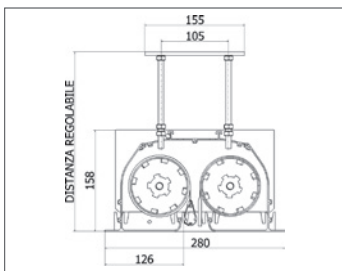

Inceiling Multiformat

The multiformat technology becomes invisible.

Eight different screens in just one product which, when not in use, are completely hidden in the false ceiling. The high flatness tensioned fabric and the state-of-the-art control technology make it possible to obtain customized video formats by simply operating the remote control. Programming the remote control unit permits the lowering or the lifting of the screen and the adjustment of the formats at will with 5 cm precision.

The easy-cut system eases the cutting and mounting operations in the false ceiling.

The connectivity with home automation systems through door RS485 allows the realization of top-of-the-range installations.

Technical details

Screen characteristics

- totally hidden screen when not in use
- tensioned projection fabric
- up to 8 customized formats, five of which preset
- infra-red remote control included
- possibility to interface with home automation control systems
- easy-cut mounting system
- rollers placed horizontally
- white counterweight
- particularly silent motor available on request up to 300 cm base
- custom features

Available fabrics

- Home Vision
- Microperforated
- Grey High Contrast
- Coral retro-projection

Reference page 6-7

Available sizes chart

Mod	4:3		16:10		16:9		1.85:1		21:9		Encumbrance L (cm)	kg	Stencil shape (cm)
	B x H (cm)	D	B x H (cm)	D	B x H (cm)	D	B x H (cm)	D	B x H (cm)	D			
100	203 x 152	100"	203 x 127	094"	203 x 114	092"	203 x 110	091"	203 x 86	087"	236	40	232 x 25
110	224 x 168	110"	224 x 140	104"	224 x 126	101"	224 x 121	100"	224 x 95	096"	257	41	252 x 25
120	244 x 183	120"	244 x 153	113"	244 x 137	111"	244 x 132	109"	244 x 104	104"	277	43	273 x 25
130	264 x 198	130"	264 x 165	123"	264 x 149	119"	264 x 143	118"	264 x 112	113"	297	45	293 x 25
140	284 x 213	140"	284 x 178	132"	284 x 160	128"	284 x 154	127	284 x 121	122"	317	48	313 x 25
150	305 x 229	150"	305 x 191	141"	305 x 172	138"	305 x 165	137	305 x 130	131"	338	51	334 x 25