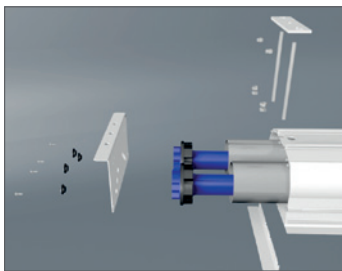

Inceiling Multiformat

The multiformat technology becomes invisible.

Eight different screens in just one product which, when not in use, are completely hidden in the false ceiling. The high flatness tensioned fabric and the state-of-the-art control technology make it possible to obtain customized video formats by simply operating the remote control. Programming the remote control unit permits the lowering or the lifting of the screen and the adjustment of the formats at will with 5 cm precision.

The easy-cut system eases the cutting and mounting operations in the false ceiling.

The connectivity with home automation systems through door RS485 allows the realization of top-of-the-range installations.

Technical details

Screen characteristics

- totally hidden screen when not in use
- tensioned projection fabric
- up to 8 customized formats, five of which preset
- infra-red remote control included
- possibility to interface with home automation control systems
- easy-cut mounting system
- rollers placed horizontally
- white counterweight
- particularly silent motor available on request up to 300 cm base
- custom features