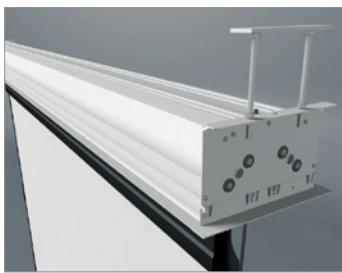

Inceiling Multiformat

The multiformat technology becomes invisible.

Eight different screens in just one product which, when not in use, are completely hidden in the false ceiling. The high flatness tensioned fabric and the state-of-the-art control technology make it possible to obtain customized video formats by simply operating the remote control. Programming the remote control unit permits the lowering or the lifting of the screen and the adjustment of the formats at will with 5 cm precision.

The easy-cut system eases the cutting and mounting operations in the false ceiling.

The connectivity with home automation systems through door RS485 allows the realization of top-of-the-range installations.

Technical details

Screen characteristics

- totally hidden screen when not in use
- tensioned projection fabric
- up to 8 customized formats, five of which preset
- infra-red remote control included
- possibility to interface with home automation control systems
- easy-cut mounting system
- rollers placed horizontally
- white counterweight
- particularly silent motor available on request up to 300 cm base
- custom features