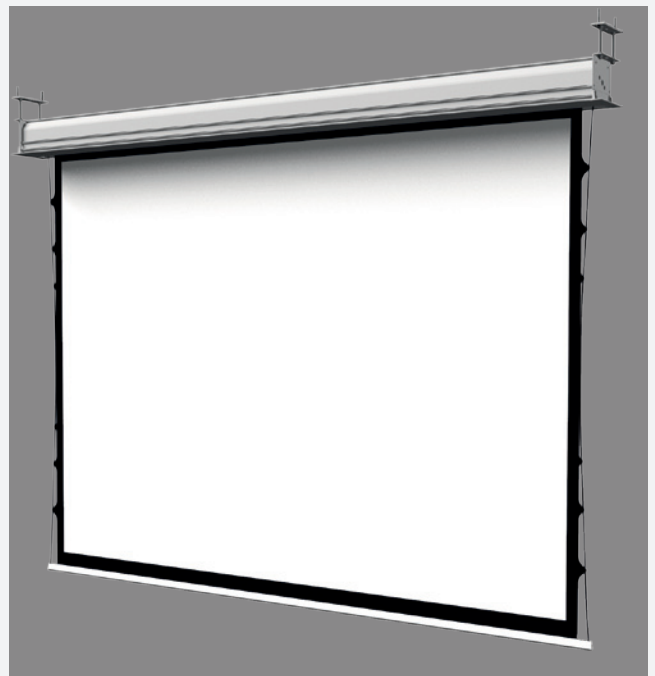

Inceiling Tensioned

Find the inspiration...

The inceiling screen technology meets the extreme flatness of the tensioned screens. Impeccable performances over the years and very low visual impact.

The installation simplified by the easy-cut system makes this dream even more accessible.

The motor, available in its super silent Zero-Db version on request, can be connected to a home automation control system to create to a top-of-the-range integrated equipment.