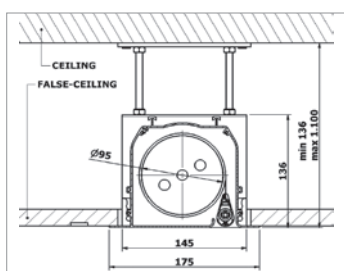

Inceiling

When you want me.

A discreet but effective presence, designed and produced for those who need a totally reliable screen only visible when in use.

It mounts high flatness fabrics and is extremely easy to install thanks to the exclusive easy-cut system which remarkably simplifies installation. A stencil shape gives the right measurements to properly cut the false ceiling. Attaching the stencil to the ceiling in the chosen position the panels will be easily cut, thus avoiding the common mistakes cutting measurements.

Among the accessories there are the spacing bars which allow positioning the screen at more than a metre from the ceiling.

Technical details

Screen characteristics

- totally hidden screen
- easy-cut mounting system
- reliable and silent motor
- remote control on request
- fixing brackets adjustable up to 110 cm height
- excellent flatness of fabrics
- white counterweight