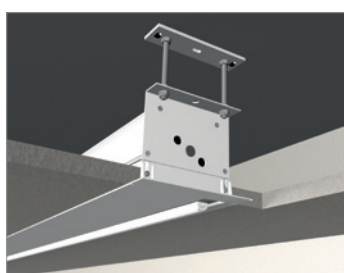

Inceiling

When you want me.

A discreet but effective presence, designed and produced for those who need a totally reliable screen only visible when in use.

It mounts high flatness fabrics and is extremely easy to install thanks to the exclusive easy-cut system which remarkably simplifies installation. A stencil shape gives the right measurements to properly cut the false ceiling. Attaching the stencil to the ceiling in the chosen position the panels will be easily cut, thus avoiding the common mistakes cutting measurements.

Among the accessories there are the spacing bars which allow positioning the screen at more than a metre from the ceiling.

Technical details

Screen characteristics

- totally hidden screen
- easy-cut mounting system
- reliable and silent motor
- remote control on request
- fixing brackets adjustable up to 110 cm height
- excellent flatness of fabrics
- white counterweight