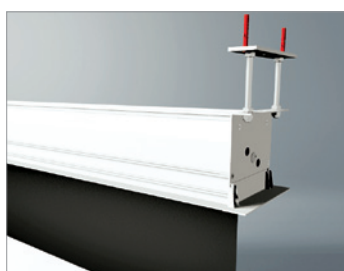

Inceiling

When you want me.

A discreet but effective presence, designed and produced for those who need a totally reliable screen only visible when in use.

It mounts high flatness fabrics and is extremely easy to install thanks to the exclusive easy-cut system which remarkably simplifies installation. A stencil shape gives the right measurements to properly cut the false ceiling. Attaching the stencil to the ceiling in the chosen position the panels will be easily cut, thus avoiding the common mistakes cutting measurements.

Among the accessories there are the spacing bars which allow positioning the screen at more than a metre from the ceiling.

Technical details

Screen characteristics

- totally hidden screen
- easy-cut mounting system
- reliable and silent motor
- remote control on request
- fixing brackets adjustable up to 110 cm height
- excellent flatness of fabrics
- white counterweight