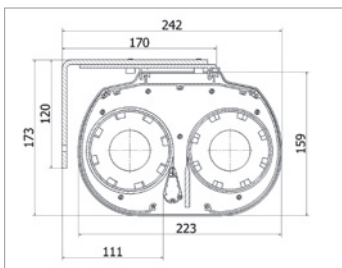

Keplero

The multi-format screen for projectors with 16:9 native matrix.

Keplero features the new Somfy motors with inbuilt encoders and dedicated control unit to independently operate the movements of the two fabrics.

Somfy electronics allows to obtain up to 4 different preset formats, the first being dedicated to the 16:9 format.

Motors and electronics are activated by the radio frequency remote control but also by any home automation system or control room commercially available. With the new technology it is possible to change the video formats by simply activating the remote control provided and is also possible to program the unit to lower or to lift the screen and adjust the formats at will with 5 cm precision.

Technical details

Screen characteristics

- standard tensioning
- Somfy motors and electronics interfaced with home automation systems and control rooms
- customized formats from the remote control
- round shaped box with coordinated side end plates
- seamless projection fabric

Available fabrics

- Home Vision
- Microperforated
- Grey High Contrast
- Coral retro-projection

Reference page 6-7

Available sizes chart

Mod	4:3			16:10			16:9			1.85:1			21:9			Encumbrance L (cm)	kg
	B x H (cm)	D		B x H (cm)	D		B x H (cm)	D		B x H (cm)	D		B x H (cm)	D			
92	152 x 114	075"		203 x 127	094"		203 x 114	092"		203 x 110	091"		203 x 86	087"		232	38
101	168 x 126	082"		224 x 140	104"		224 x 126	101"		224 x 121	100"		224 x 95	096"		253	39
111	183 x 137	090"		244 x 153	113"		244 x 137	111"		244 x 132	109"		244 x 104	104"		273	41
119	198 x 148	097"		264 x 165	123"		264 x 148	119"		264 x 143	118"		264 x 112	113"		293	43
128	214 x 160	105"		284 x 178	132"		284 x 160	128"		284 x 154	127"		284 x 121	122"		313	46
138	229 x 172	113"		305 x 191	141"		305 x 172	138"		305 x 165	137"		305 x 130	131"		334	49