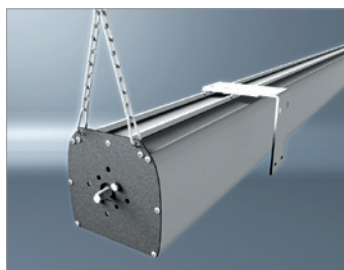

Lodo Tensioned

The large-sized professional screen with tensioned fabric.

The lateral tensioning of the fabric ensures perfect flatness of the surface and the borders over the years.

The resilience of the structure made entirely of aluminium and the wide choice of the available fabrics, also customized, remain unaltered.

It can come with standard motor or with inbuilt radio control which allows operating and adjusting the stop buffers by remote control.

The packaging is reinforced by steel bars.

Technical details

Screen characteristics

- standard tensioning of the fabric
- 100% aluminium mechanics
- matt black box on request
- wide range of fabrics and sizes
- quick&safe mounting system
- customized sizes
- safety anchor chains
- steel reinforced cardboard packaging
- 8 cm side borders