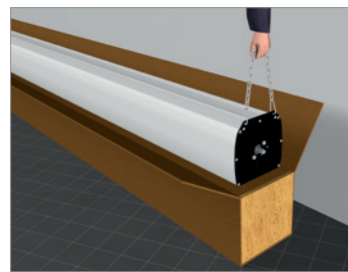

Lodo

The large-sized professional screen.

The mechanics are made entirely of solid aluminium components and the matt white box is available in matt black on request. It mounts front, retro-projection or sound-transferring Microperforated fabrics up to 700 cm base, with or without black borders.

Thanks to the geometry of the brackets, it is possible to hang it on a wall, from or behind a beam. The chains provided, if correctly fixed, ensure even more safety in compliance with TUV safety regulations and prove very useful when moving the screen during installation.

The oversized motor is provided with thermal protection and the stop buffers can be adjusted by remote control.

The solid packaging is strengthened by steel bars which reinforce the cardboard thus protecting the box from possible damage during transport.

Technical details

Screen characteristics

- 100% aluminium mechanics
- electric diverter included
- wide range of fabrics and sizes
- quick&safe mounting system
- customized sizes
- safety anchor chains
- steel reinforced cardboard packaging