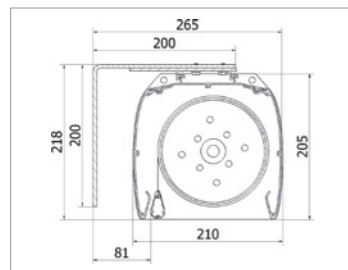

Lodo

The large-sized professional screen.

The mechanics are made entirely of solid aluminium components and the matt white box is available in matt black on request. It mounts front, retro-projection or sound-transferring Microperforated fabrics up to 700 cm base, with or without black borders.

Thanks to the geometry of the brackets, it is possible to hang it on a wall, from or behind a beam. The chains provided, if correctly fixed, ensure even more safety in compliance with TUV safety regulations and prove very useful when moving the screen during installation.

The oversized motor is provided with thermal protection and the stop buffers can be adjusted by remote control.

The solid packaging is strengthened by steel bars which reinforce the cardboard thus protecting the box from possible damage during transport.

Technical details

Screen characteristics

- 100% aluminium mechanics
- electric diverter included
- wide range of fabrics and sizes
- quick&safe mounting system
- customized sizes
- safety anchor chains
- steel reinforced cardboard packaging

Available fabrics

- White Ice
- Home Vision
- Perforated sound-transferring
- Coral retro-projection

Reference page 6-7

Available sizes chart

Mod	4:3		20 cm drop		50 cm drop		50 cm drop		50 cm drop		1:1		Encumbrance L (cm)	kg
	B x H (cm)	D	B x H (cm)	D	B x H (cm)	D	B x H (cm)	D	B x H (cm)	D	B x H (cm)	D		
400	400 x 300	197"	390 x 292	192"	390 x 244	181"	390 x 219	179"	390 x 166	167"	400 x 400	223"	423	58
450	450 x 337	221"	440 x 330	217"	440 x 275	204"	440 x 247	199"	440 x 187	188"	450 x 450	251"	473	61
500	500 x 375	246"	490 x 367	241"	490 x 306	227"	490 x 275	221"	490 x 208	210"	500 x 500	278"	523	65
550	550 x 412	271"	540 x 405	266"	540 x 337	251"	540 x 303	244"	540 x 230	231"			573	75
600	600 x 450	295"	590 x 442	290"	590 x 369	274"	590 x 332	266"	590 x 251	252"			623	85
650	650 x 487	320"	640 x 480	315"	640 x 400	297"	640 x 360	289"	640 x 272	274"			673	95
700	700 x 525	344"	690 x 517	339"	690 x 431	320"	690 x 388	312"	690 x 294	295"			723	100