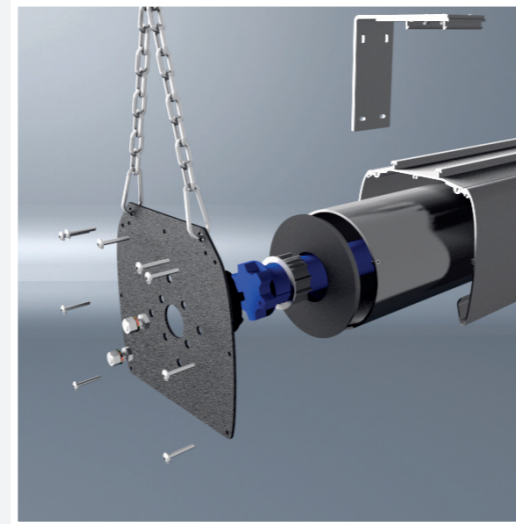

Lodo

The large-sized professional screen.

The mechanics are made entirely of solid aluminium components and the matt white box is available in matt black on request. It mounts front, retro-projection or sound-transferring Microperforated fabrics up to 700 cm base, with or without black borders.

Thanks to the geometry of the brackets, it is possible to hang it on a wall, from or behind a beam. The chains provided, if correctly fixed, ensure even more safety in compliance with TUV safety regulations and prove very useful when moving the screen during installation.

The oversized motor is provided with thermal protection and the stop buffers can be adjusted by remote control.

The solid packaging is strengthened by steel bars which reinforce the cardboard thus protecting the box from possible damage during transport.

Technical details

Screen characteristics

- 100% aluminium mechanics
- electric diverter included
- wide range of fabrics and sizes
- quick&safe mounting system
- customized sizes
- safety anchor chains
- steel reinforced cardboard packaging