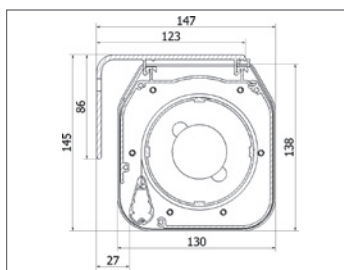

Mot Tensioned

Inceiling Advanced tensioned version only.

Technical details

Screen characteristics

- 100% aluminium mechanics
- quiet functioning
- electric diverter included
- wide range of fabrics and sizes
- quick&safe mounting system
- coordinated side end plates
- customized sizes
- white tensioning on request

Available fabrics

- White Ice
- Home Vision
- Grey High Contrast
- Coral retro-projection
- Microperforated

Reference page 6-7

Available sizes chart

Mod	20 cm drop		50 cm drop		50 cm drop		Encumbrance	kg
	B x H (cm)	D	B x H (cm)	D	B x H (cm)	D		
170	170 x 127	084"	170 x 106	079"	170 x 96	077"	198	14
183	183 x 137	090"	183 x 114	085"	183 x 103	083"	211	16
203	203 x 152	100"	203 x 127	094"	203 x 114	092"	231	17
213	213 x 160	105"	213 x 133	099"	213 x 120	096"	241	20
223	223 x 167	109"	223 x 139	104"	223 x 125	101"	251	21
244	244 x 183	120"	244 x 153	113"	244 x 137	110"	272	23
274	274 x 206	135"	274 x 171	127"	274 x 154	124"	302	25
305	305 x 229	150"	305 x 191	142"	305 x 172	138"	333	27
335	335 x 251	165"	335 x 209	156"	335 x 189	151"	363	29
366	366 x 274	180"	366 x 229	170"	366 x 206	165"	394	31
406	406 x 305	200"	406 x 254	188"	406 x 228	183"	434	33