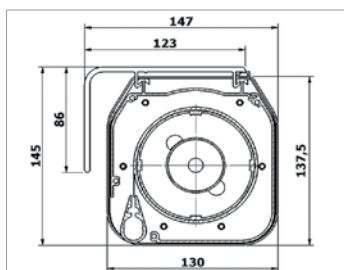

Technical details

Screen characteristics

- 100% aluminium mechanics
- quiet functioning
- electric diverter included
- wide range of fabrics and sizes
- quick&safe mounting system
- coordinated side end plates
- customized sizes

Available fabrics

- White Ice
- Home Vision
- Grey High Contrast
- Coral retro-projection
- Microperforated

Reference page 6-7

Available sizes chart

Mod	4:3		20 cm drop		50 cm drop		50 cm drop		1:1		Encumbrance L (cm)	kg
	B x H (cm)	D	B x H (cm)	D	B x H (cm)	D	B x H (cm)	D	B x H (cm)	D		
250	250 x 190	124"	240 x 180	118"	240 x 150	111"	240 x 135	108"	250 x 250	139"	260	21
300	300 x 225	148"	290 x 217	143"	290 x 181	135"	290 x 163	131"	300 x 300	167"	310	24
350	350 x 263	172"	340 x 255	167"	340 x 213	158"	340 x 191	154"	350 x 350	195"	360	30
400	400 x 300	197"	390 x 292	192"	390 x 244	181"	390 x 219	176"	400 x 400	223"	410	33
450	450 x 337	221"	440 x 330*	217"	440 x 275**	204"	440 x 247**	199"			460	36

*5 cm drop

**20 cm drop

**20 cm drop