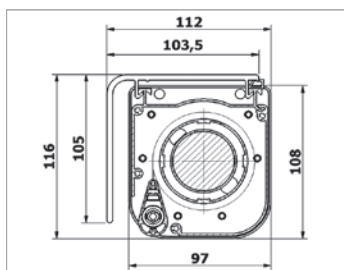

Slim

Najklasickejsie ScreenLine motorické plátno

It reaches 250 cm base inside a small box with rounded corners. Its matt white finish and neutral look make it ideal for living-rooms, halls, and small and medium-sized offices.

The side covering end plates in the same colour as the box complete the screen concealing the screws. The PVC front and retro-projection fabrics are available in all sizes and formats, with or without black borders.

It is the quietest screen in its category. The special geometry of the brackets makes it possible to hang it on a rear wall, from the ceiling or even from a front beam.

With the quick&safe system, it can be hung on a rear wall, from the ceiling or from a front beam very easily.

Technické detaily

Charakteristika plátna

- 100% aluminium mechanics
- very quiet functioning
- electric diverter included
- wide range of fabrics and sizes
- quick&safe mounting system
- coordinated side end plates
- customized sizes

Typy tkaniny

- White Ice
- Home Vision
- Grey High Contrast
- Coral retro-projection
- Microperforated

Reference page 6-7

Tabulka dostupných rozmerov

Mod	B x H (cm)	D	B x H (cm)	D	B x H (cm)	D	B x H (cm)	D	B x H (cm)	D	L (cm)	kg
160	160 x 120	079"	150 x 112	074"	150 x 94	070"	150 x 84	068"	160 x 160	089"	168	11
180	180 x 135	089"	170 x 127	084"	170 x 106	079"	170 x 95	077"	180 x 180	100"	188	12
200	200 x 150	098"	190 x 142	093"	190 x 119	088"	190 x 106	086"	200 x 200	111"	208	14
225	225 x 168	111"	215 x 161	106"	215 x 134	100"	215 x 120	097"	225 x 225	125"	233	16
250	250 x 190	124"	240 x 180	118"	240 x 150	111"	240 x 135	108"	240 x 240*	139"	258 (*248)	17