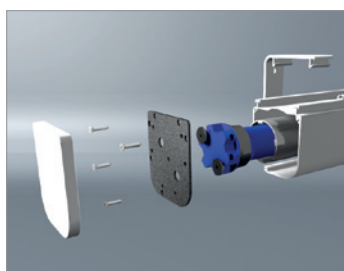

Slim

Najklasickejsie ScreenLine motorické plátno

It reaches 250 cm base inside a small box with rounded corners. Its matt white finish and neutral look make it ideal for living-rooms, halls, and small and medium-sized offices.

The side covering end plates in the same colour as the box complete the screen concealing the screws. The PVC front and retro-projection fabrics are available in all sizes and formats, with or without black borders.

It is the quietest screen in its category. The special geometry of the brackets makes it possible to hang it on a rear wall, from the ceiling or even from a front beam.

With the quick&safe system, it can be hung on a rear wall, from the ceiling or from a front beam very easily.

Technické detaily

Charakteristika plátna

- 100% aluminium mechanics
- very quiet functioning
- electric diverter included
- wide range of fabrics and sizes
- quick&safe mounting system
- coordinated side end plates
- customized sizes

Typy tkaniny

- White Ice
- Home Vision
- Grey High Contrast
- Coral retro-projection
- Microperforated

Reference page 6-7

Tabulka dostupných rozmerov

Mod	B x H (cm)	D	B x H (cm)	D	B x H (cm)	D	B x H (cm)	D	B x H (cm)	D	L (cm)	kg
160	160 x 120	079"	150 x 112	074"	150 x 94	070"	150 x 84	068"	160 x 160	089"	168	11
180	180 x 135	089"	170 x 127	084"	170 x 106	079"	170 x 95	077"	180 x 180	100"	188	12
200	200 x 150	098"	190 x 142	093"	190 x 119	088"	190 x 106	086"	200 x 200	111"	208	14
225	225 x 168	111"	215 x 161	106"	215 x 134	100"	215 x 120	097"	225 x 225	125"	233	16
250	250 x 190	124"	240 x 180	118"	240 x 150	111"	240 x 135	108"	240 x 240*	139"	258 (*248)	17