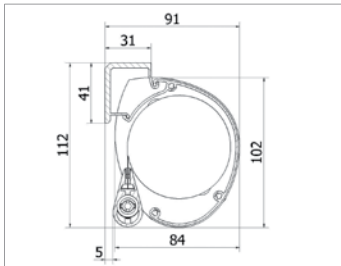

Trim

The plug&play motorized screen.

With its particular drop-shaped design, the aluminium box has compact dimensions and a safe system to be easily mounted to the wall.

Its supple line well fits different environments turning out to be the perfect solution for installations where it is necessary to match the high quality of the components and of the Somfy motors with an adequate price.

Trim comes in three different standard sizes (no custom) with White Ice fabric, while the perimeter masking for 16:9 and 4:3 formats are available on request.

Technical details

Screen characteristics

- smart design
- quick mounting system
- Somfy motors

Available fabrics

- White Ice
- Home vision (upon request)

Reference page 6-7

Available sizes chart

						
Mod	B x H (cm)	D	B x H (cm)	D	L (cm)	kg
180	180 x 135	089"	180 x 180	100"	188	10
200	200 x 150	098"	200 x 200	111"	208	12
240	240 x 180	118"	240 x 240	134"	248	14