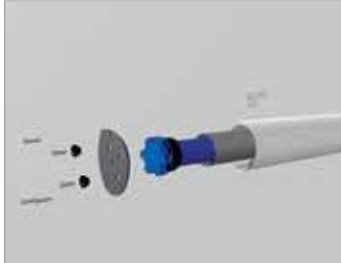

Trim

The plug&play motorized screen.

With its particular drop-shaped design, the aluminium box has compact dimensions and a safe system to be easily mounted to the wall.

Its supple line well fits different environments turning out to be the perfect solution for installations where it is necessary to match the high quality of the components and of the Somfy motors with an adequate price.

Trim comes in three different standard sizes (no custom) with White Ice fabric, while the perimeter masking for 16:9 and 4:3 formats are available on request.

Technical details

Screen characteristics

- smart design
- quick mounting system
- Somfy motors